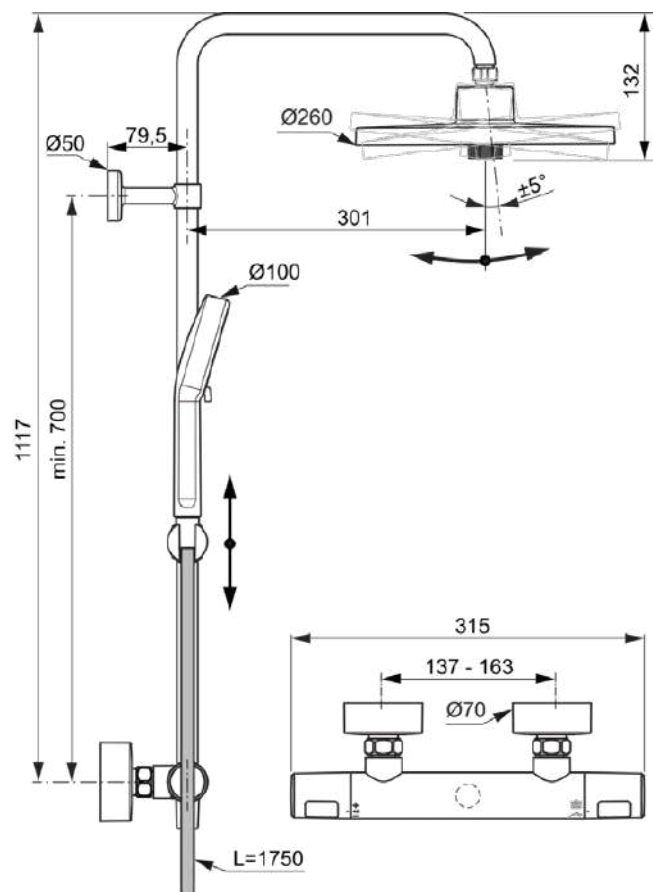

## A7211XG

Ceratherm T25+ | Exposed shower system 315x531.5x1117 mm in matt black finish, 12.0 l/min (3 bar) | Thermostatic function, Water & Energy savings, Cool Body technology, Safety stop

### General information

Product type:	Shower systems
Sub product type:	Exposed shower system
Brand:	Ideal Standard
Suite name:	Ceratherm T25+
Designer:	Ideal Standard
Colour:	XG - Matt Black
Surface finish effect:	matt
Height (mm):	1117
Width (mm):	315
Length / Projection (mm):	531.5
Fixing method:	Coupling nut
Net weight (kg):	3.40
EAN code:	4015413356343

### Included products

BD581XG:	IDEALRAIN ALU+   Overhead shower 260x91x260 mm in matt black finish, 12 l/min (3 bar)
BD580XG:	IDEALRAIN ALU+   Multi function handspray 100x56x232 mm in matt black finish, 8 l/min (3 bar)
BE175XG:	IDEALRAIN   Shower hose 1750 mm in matt black finish
B961042XG:	Fixing set

### Product specifications

Material:	Metal
Max. flow rate at 3 bar (l):	12.0
Max. flow rate at 3 bar (l) for all outlets:	8/12
Max. flow rate at 3 bar (l) for handspray:	8
Max. flow rate at 3 bar (l) for headshower:	12
Max. operating pressure (bar):	10
Min. operating pressure (bar):	0.5
PVD technology:	No
Shower bar is vertically adjustable:	No
Surface cover:	coated
Surface finish effect:	matt
Temperature limiter:	Yes
Thermostatic:	Yes
Type of handle:	Rotary knob
Type of temperature control:	Thermostatic
With diverter unit:	Yes
With handspray:	Yes
With handspray set:	No
With head shower:	Yes
With shelve(s):	No
With shower hose:	Yes
With shower kit:	No
With side showers:	No
With sliding set:	Yes
With soap holder:	No
With wall bracket:	No
With wall elbow:	No
Fixing material included:	Yes
Fixing method:	Coupling nut
Mounting method:	Wall
Noise reduced S-Connectors:	No
With S-couplings:	No
With check valve:	Yes