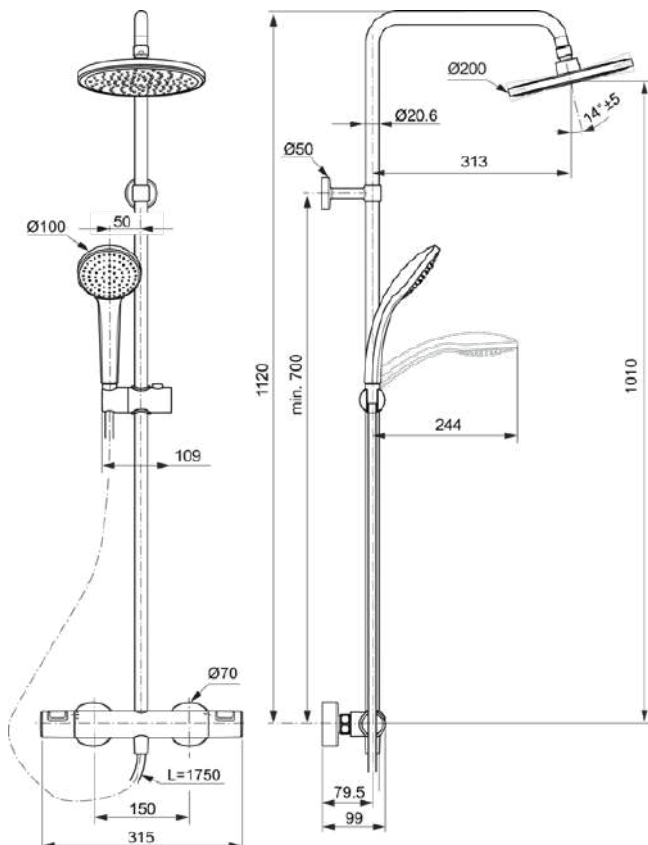

CERATHERM T25

A7571XG

CERATHERM T25 | Exposed shower system 315x492.5x1120 mm in matt black finish, 12.0 l/min (3 bar) | Thermostatic function, Water & Energy savings, Cool Body technology, Safety stop

Image & drawing

General information

Product type:	Shower systems
Sub product type:	Exposed shower system
Brand:	Ideal Standard
Suite name:	CERATHERM T25
Designer:	Ideal Standard
Colour:	XG - Matt Black
Surface finish effect:	matt
Height (mm):	1120
Width (mm):	315
Length / Projection (mm):	492.5
Fixing method:	Coupling nut
Net weight (kg):	3.40
EAN code:	4015413351676

Included products

B9402XG:	IDEALRAIN Single function handspray 100x245.5 mm in matt black finish, 8 l/min (3 bar)
A4109XG:	IDEALRAIN Shower hose 1750 mm in matt black finish
A861378XG:	MULTI SUITES - SPARE PARTS Overhead shower in matt black finish

Adjustable fixing points:	No
Colour code:	XG
Colour description:	matt black
Cool Body technology:	Yes
Flushing time adjustable:	No
Handspray height adjustable:	Yes
Handle position:	Lateral
Headshower is depth-adjustable:	No
Material:	Metal
Max. flow rate at 3 bar (l):	12.0