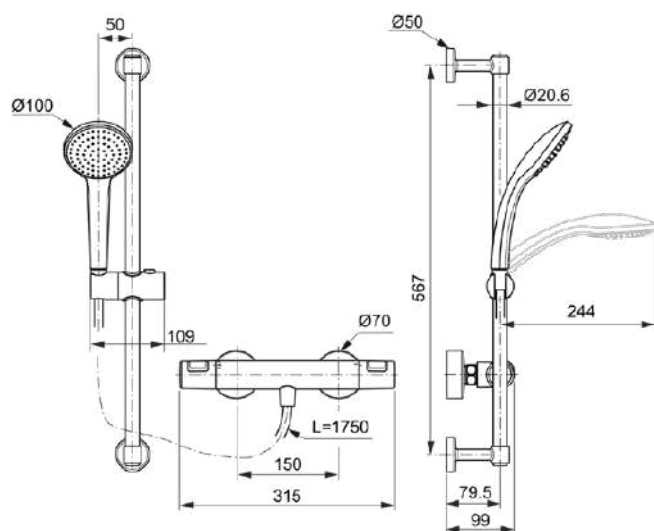

## A7569XG

CERATHERM T25 | Shower mixer bundle 315x99x70 mm, 161 mm spout projection in matt black finish, 22.0 l/min (3 bar) | Flow straightener, Thermostatic function, Water & Energy savings, Cool Body technology, Easy clean nozzles, Safety stop

### General information

Product type:	Shower mixers
Sub product type:	Shower mixer bundle
Brand:	Ideal Standard
Suite name:	CERATHERM T25
Designer:	Ideal Standard
Colour:	XG - Matt Black
Surface finish effect:	matt
Height (mm):	70
Width (mm):	315
Length / Projection (mm):	99
Fixing method:	S-coupling
Net weight (kg):	2.60
EAN code:	4015413351652

### Included products

A7544XG:	CERATHERM T25   Exposed bath & shower mixer 315x185x70 mm, 161 mm spout projection in matt black finish, 22.0 l/min (3 bar)
B9402XG:	IDEALRAIN   Single function handspray 100x245.5 mm in matt black finish, 8 l/min (3 bar)
A4109XG:	IDEALRAIN   Shower hose 1750 mm in matt black finish