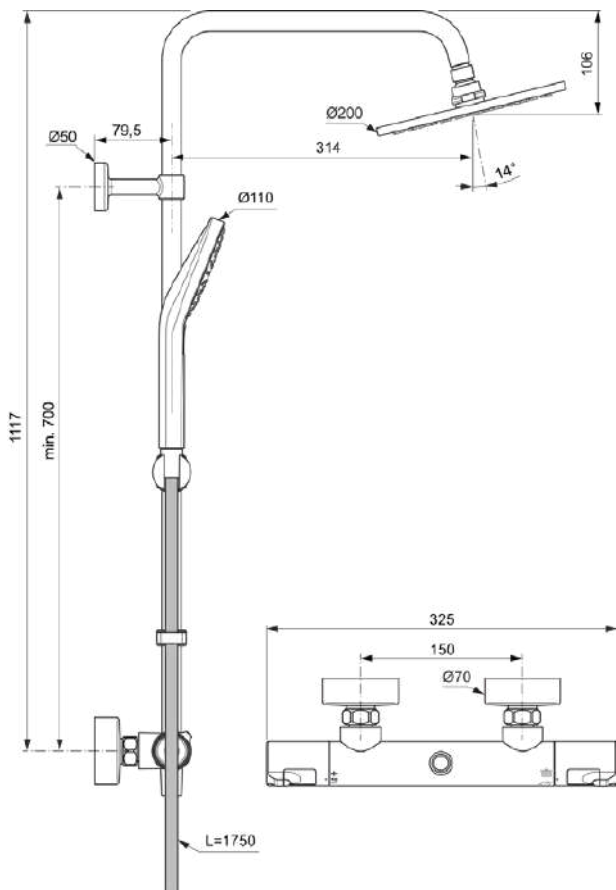

CERATHERM T50

A7227AA

CERATHERM T50 | Exposed shower system 325x493.5x1117 mm in chrome finish, 12.0 l/min (3 bar) | Thermostatic function, Water & Energy savings, Cool Body technology, Safety stop

Image & drawing

General information

Product type:	Shower systems
Sub product type:	Exposed shower system
Brand:	Ideal Standard
Suite name:	CERATHERM T50
Designer:	Ideal Standard
Colour:	AA - Chrome
Surface finish effect:	glossy
Height (mm):	1117
Width (mm):	325
Length / Projection (mm):	493.5
Fixing method:	Coupling nut
Net weight (kg):	3.87
EAN code:	4015413345934

Removable 12 litre per minute eco flow regulator fitted in the fixed head and 8 litre per minute regulator in the handspray. Minimum operating pressure of 0.5 Bar

Included products

B2231AA:	IDEALRAIN EVO Multi function handspray 110x249 mm in chrome finish, 8 l/min (3 bar)
BE175AA:	IDEALRAIN Shower hose 1750 mm in chrome finish
B9442AA:	IDEALRAIN Overhead shower 200x50x200 mm in chrome finish, 12 l/min (3 bar)