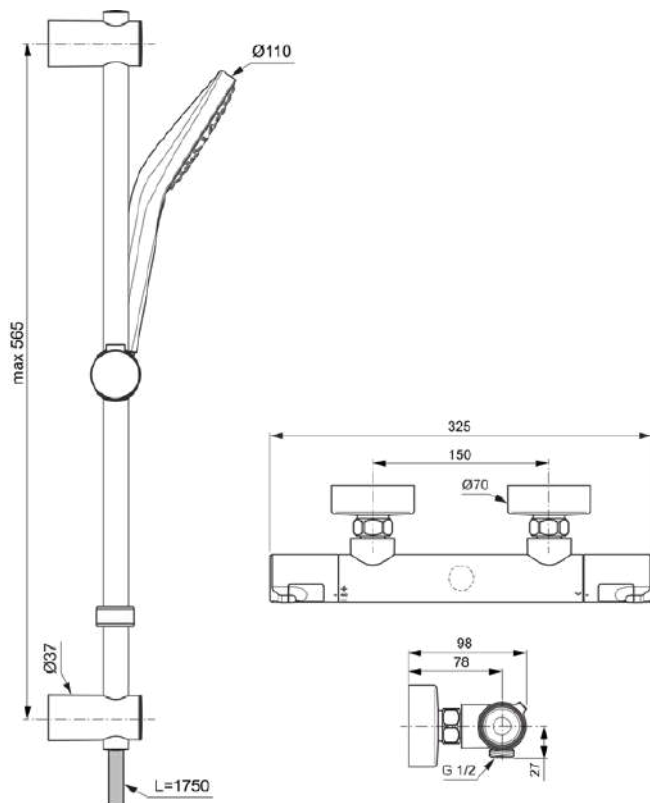

CERATHERM T50

A7221AA

CERATHERM T50 | Shower mixer bundle 325x98x70 mm in chrome finish, 22.0 l/min (3 bar) | Flow straightener, Multiple showering functions, Thermostatic function, Water & Energy savings, Cool Body technology, Easy clean nozzles, Navigo® push button, Safety stop, SmartShine

Image & drawing

General information

Product type:	Shower mixers
Sub product type:	Shower mixer bundle
Brand:	Ideal Standard
Suite name:	CERATHERM T50
Designer:	Ideal Standard
Colour:	AA - Chrome
Surface finish effect:	glossy
Height (mm):	70
Width (mm):	325
Length / Projection (mm):	98
Fixing method:	S-coupling
Net weight (kg):	2.50
EAN code:	4015413345873

Removable 8 litre per minute eco flow regulator fitted in the handspray. Minimum operating pressure of 0.5 Bar

Included products

A7214AA:	CERATHERM T50 Exposed shower mixer 325x99x70 mm in chrome finish, 22 l/min (3 bar)
B2231AA:	IDEALRAIN EVO Multi function handspray 110x249 mm in chrome finish, 8 l/min (3 bar)
BE175AA:	IDEALRAIN Shower hose 1750 mm in chrome finish