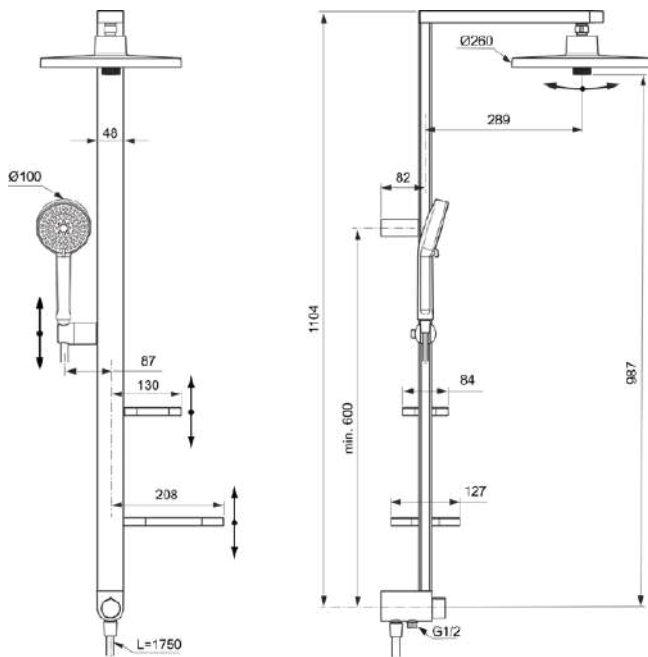

CERATWIST ALU+

BD585XG

CERATWIST ALU+ | Exposed shower system 338x501x1104 mm in matt black finish, 12.0 l/min (3 bar) | Multiple showering functions, WRAS, Core elements from Aluminum

Image & drawing

General information

Product type:	Shower systems
Sub product type:	Exposed shower system
Brand:	Ideal Standard
Suite name:	CERATWIST ALU+
Designer:	Palomba Serafini Associati
Colour:	XG - Matt Black
Surface finish effect:	matt
Height (mm):	1104
Width (mm):	338
Length / Projection (mm):	501
Fixing method:	Fixing set
Net weight (kg):	3.47
EAN code:	3800861117186

Included products

BD581XG:	IDEALRAIN ALU+ Overhead shower 260x91x260 mm in matt black finish, 12 l/min (3 bar)
BD580XG:	IDEALRAIN ALU+ Multi function handspray 100x56x232 mm in matt black finish, 8 l/min (3 bar)
BE175XG:	IDEALRAIN Shower hose 1750 mm in matt black finish
B961890XG:	Shower hose