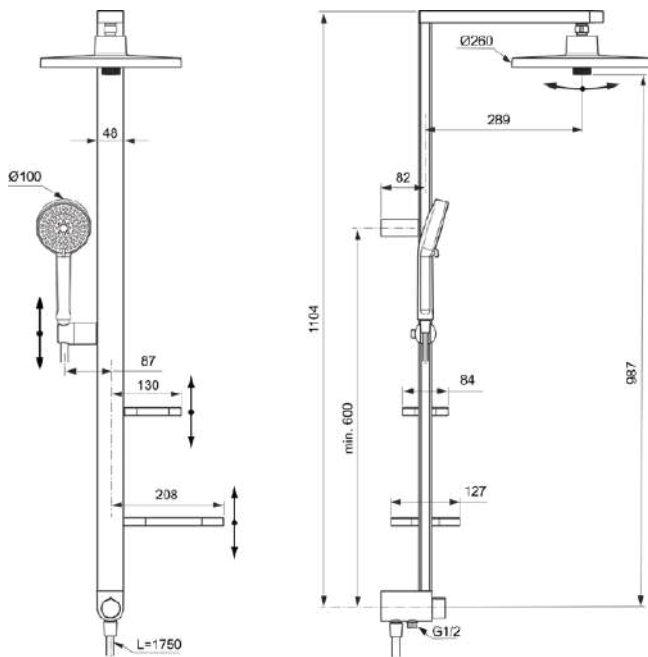

CERATWIST ALU+

BD585SI

CERATWIST ALU+ | Exposed shower system 338x501x1104 mm in silver finish, 12.0 l/min (3 bar) | Multiple showering functions, WRAS, Core elements from Aluminum

Image & drawing

General information

Product type:	Shower systems
Sub product type:	Exposed shower system
Brand:	Ideal Standard
Suite name:	CERATWIST ALU+
Designer:	Palomba Serafini Associati
Colour:	SI - Silver
Surface finish effect:	satin
Height (mm):	1104
Width (mm):	338
Length / Projection (mm):	501
Fixing method:	Fixing set
Net weight (kg):	3.47
EAN code:	3800861117308

Included products

BD581SI:	IDEALRAIN ALU+ Overhead shower 260x91x260 mm in silver finish, 12 l/min (3 bar)
BD580SI:	IDEALRAIN ALU+ Multi function handspray 100x56x232 mm in silver finish, 8 l/min (3 bar)
BE175SI:	IDEALRAIN Shower hose 1750 mm in silver finish
B961890SI:	Shower hose