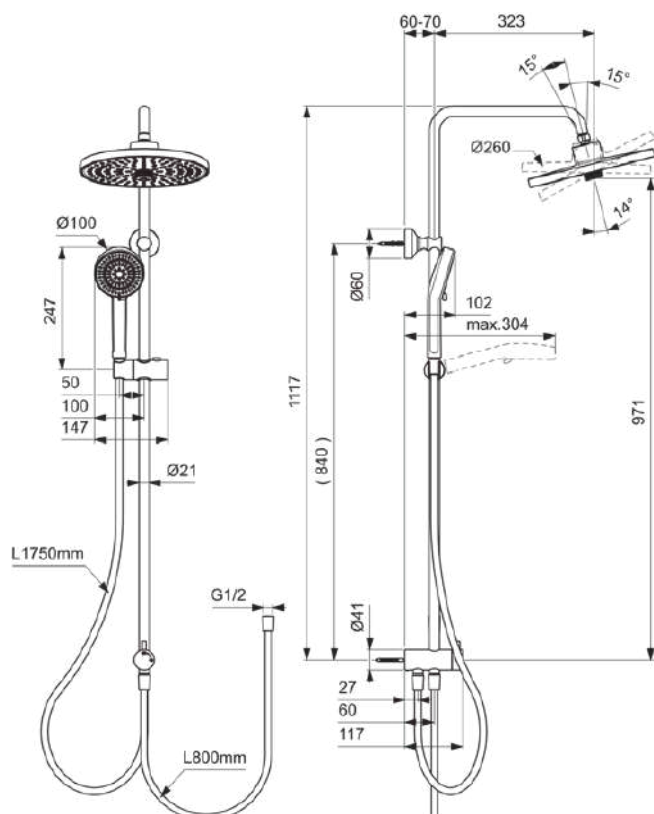

## BD747AA

Ceraflow 25+ | Exposed shower system 260x513x1117 mm in chrome finish, 12.0 l/min (3 bar)  
| Vertical flex

### General information

Product type:	Shower systems
Sub product type:	Exposed shower system
Brand:	Ideal Standard
Suite name:	Ceraflow 25+
Designer:	Ideal Standard
Colour:	AA - Chrome
Surface finish effect:	glossy
Height (mm):	1117
Width (mm):	260
Length / Projection (mm):	513 - 523
Fixing method:	Fixing bolts
Net weight (kg):	3.46
EAN code:	3800861123668

### Included products

BD580AA:	IDEALRAIN ALU+   Multi function handspray 100x56x232 mm in chrome finish, 8 l/min (3 bar)
BE175AA:	IDEALRAIN   Shower hose 1750 mm in chrome finish
BD581AA:	IDEALRAIN ALU+   Overhead shower 260x91x260 mm in chrome finish, 12 l/min (3 bar)

### Product specifications

Adjustable fixing points:	No
Colour code:	AA
Colour description:	chrome
Cool Body technology:	No
Flushing time adjustable:	No
Handspray height adjustable:	Yes
Handle position:	Front
Headshower is depth-adjustable:	No
Material:	Metal
Max. flow rate at 3 bar (l):	12.0
Max. flow rate at 3 bar (l) for all outlets:	8/12