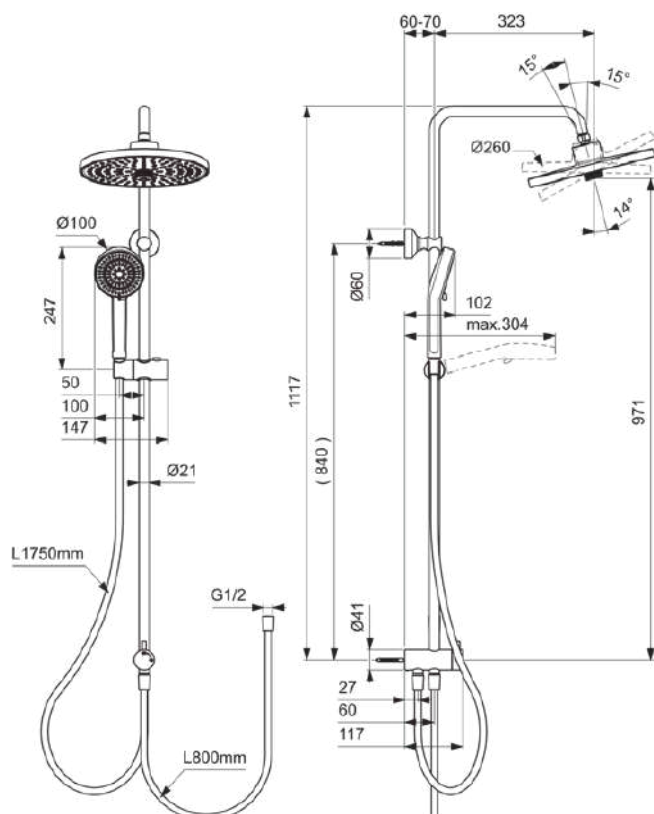

CERAFLOW 25+

BD747XG

Ceraflow 25+ | Exposed shower system 260x513x1117 mm in matt black finish, 12.0 l/min (3 bar) | Vertical flex

Image & drawing

General information

Product type:	Shower systems
Sub product type:	Exposed shower system
Brand:	Ideal Standard
Suite name:	Ceraflow 25+
Designer:	Ideal Standard
Colour:	XG - Matt Black
Surface finish effect:	matt
Height (mm):	1117
Width (mm):	260
Length / Projection (mm):	513 - 523
Fixing method:	Fixing bolts
Net weight (kg):	3.46
EAN code:	3800861123675

Features

Vertical flex

Downloads

- [Installation Guide](#)
- [Spare Parts List](#)

Product standard & certifications

ACS certificate name: 22 ACC LY 377

Product specifications

Adjustable fixing points:	No
Colour code:	XG
Colour description:	matt black
Cool Body technology:	No
Flushing time adjustable:	No
Handspray height adjustable:	Yes
Handle position:	Front
Headshower is depth-adjustable:	No
Material:	Metal
Max. flow rate at 3 bar (l):	12.0
Max. flow rate at 3 bar (l) for all outlets:	8/12

CERAFLOW 25+

BD747XG

Ceraflow 25+ | Exposed shower system 260x513x1117 mm in matt black finish, 12.0 l/min (3 bar) | Vertical flex

Product specifications

Max. flow rate at 3 bar (l) for handspray:	8
Max. flow rate at 3 bar (l) for headshower:	12
PVD technology:	No
Shower bar is vertically adjustable:	Yes
Surface cover:	coated
Surface finish effect:	matt
Type of handle:	Pin
Type of temperature control:	Manually operated
With check valve:	Yes
With diverter unit:	No
With electronic control unit:	No
With handspray:	Yes
With handspray set:	No
With head shower:	Yes
With shelve(s):	No
With shower hose:	Yes
With shower kit:	No
With side showers:	No
With sliding set:	Yes
With soap holder:	No
With wall bracket:	No
With wall elbow:	No
Fixing material included:	Yes
Fixing method:	Fixing bolts
Mounting method:	Wall