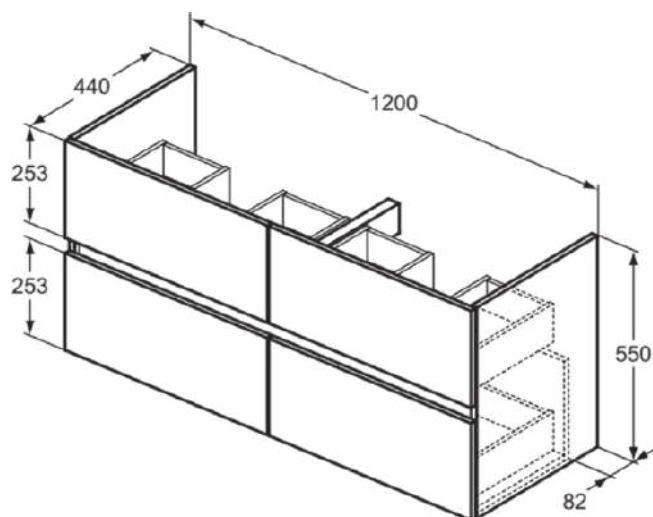

EUROVIT+/ULYSSE+/SIMPLICITY+

R0267WG

EUROVIT+/ULYSSE+/SIMPLICITY+ | Basin unit 1200x440x550 mm in gloss white finish, 4 drawer | Handleless, Soft close, Assembled, Sustainably sourced wood

Image & drawing

General information

Product type:	Furniture
Sub product type:	Basin unit
Brand:	Unbranded
Suite name:	EUROVIT+/ULYSSE+/SIMPLICITY+
Designer:	Palomba Serafini Associati
Colour:	WG - Gloss White
Surface finish effect:	glossy
Height (mm):	550
Width (mm):	1200
Length / Projection (mm):	440
Fixing method:	Fixing set
Net weight (kg):	34.00
EAN code:	3391500589155