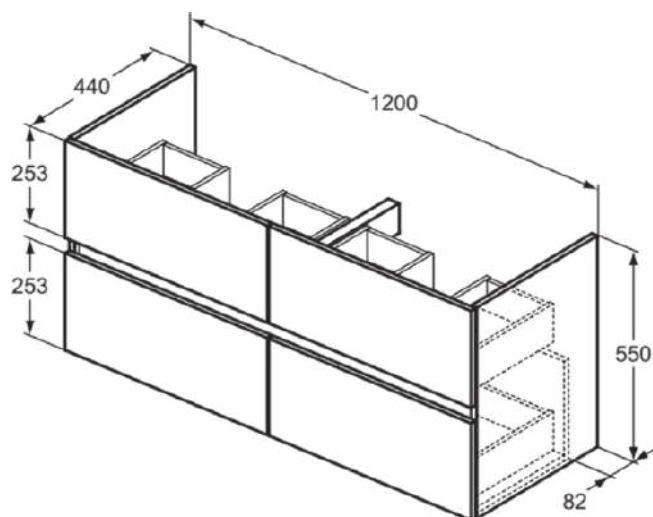

EUROVIT+/ULYSSE+/SIMPLICITY+

R0267TI

EUROVIT+/ULYSSE+/SIMPLICITY+ | Basin unit 1200x440x550 mm in mid grey finish, 4 drawer | Handleless, Soft close, Assembled, Sustainably sourced wood

Image & drawing

General information

Product type:	Furniture
Sub product type:	Basin unit
Brand:	Unbranded
Suite name:	EUROVIT+/ULYSSE+/SIMPLICITY+
Designer:	Palomba Serafini Associati
Colour:	TI - Mid Grey
Surface finish effect:	glossy
Height (mm):	550
Width (mm):	1200
Length / Projection (mm):	440
Fixing method:	Fixing set
Net weight (kg):	34.00
EAN code:	3391500589148

Furniture units should be installed in a bathroom with adequate ventilation. Mounting kit included. Always use appropriate fixings to suit the type of wall.

Features

	Handleless		Soft close
	Assembled		Sustainably sourced wood

Downloads

- [Installation Guide](#)
- [Spare Parts List](#)

Product specifications

Closing mechanism:	Soft-closing
Colour code:	TI
Colour description:	mid grey
Corner model:	No
Handle(s):	Handleless with groove
Legs adjustable:	No
Material:	Wood
Material quality of structure / body:	MFC
Amount of doors (total):	0
Amount of doors, left-opening:	0
Amount of doors, right-opening:	0
Amount of drawers (total):	4
Amount of external drawers:	4
Amount of internal drawers:	0
Amount of open compartments:	0
Amount of rolling doors:	0
Amount of sliding doors:	0