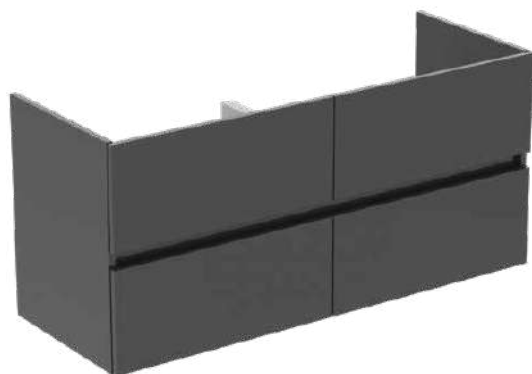

EUROVIT+/ULYSSE+/SIMPLICITY+

R0267TI

EUROVIT+/ULYSSE+/SIMPLICITY+ | Basin unit 1200x440x550 mm in mid grey finish, 4 drawer | Handleless, Soft close, Assembled, Sustainably sourced wood

Image & drawing

General information

Product type:	Furniture
Sub product type:	Basin unit
Brand:	Unbranded
Suite name:	EUROVIT+/ULYSSE+/SIMPLICITY+
Designer:	Palomba Serafini Associati
Colour:	TI - Mid Grey
Surface finish effect:	glossy
Height (mm):	550
Width (mm):	1200
Length / Projection (mm):	440
Fixing method:	Fixing set
Net weight (kg):	34.00
EAN code:	3391500589148

Furniture units should be installed in a bathroom with adequate ventilation. Mounting kit included. Always use appropriate fixings to suit the type of wall.

Features

	Handleless		Soft close
	Assembled		Sustainably sourced wood

Downloads

- [Installation Guide](#)
- [Spare Parts List](#)

Product specifications

Closing mechanism:	Soft-closing
Colour code:	TI
Colour description:	mid grey
Corner model:	No
Handle(s):	Handleless with groove
Legs adjustable:	No
Material:	Wood
Material quality of structure / body:	MFC
Amount of doors (total):	0
Amount of doors, left-opening:	0
Amount of doors, right-opening:	0
Amount of drawers (total):	4
Amount of external drawers:	4
Amount of internal drawers:	0
Amount of open compartments:	0
Amount of rolling doors:	0
Amount of sliding doors:	0