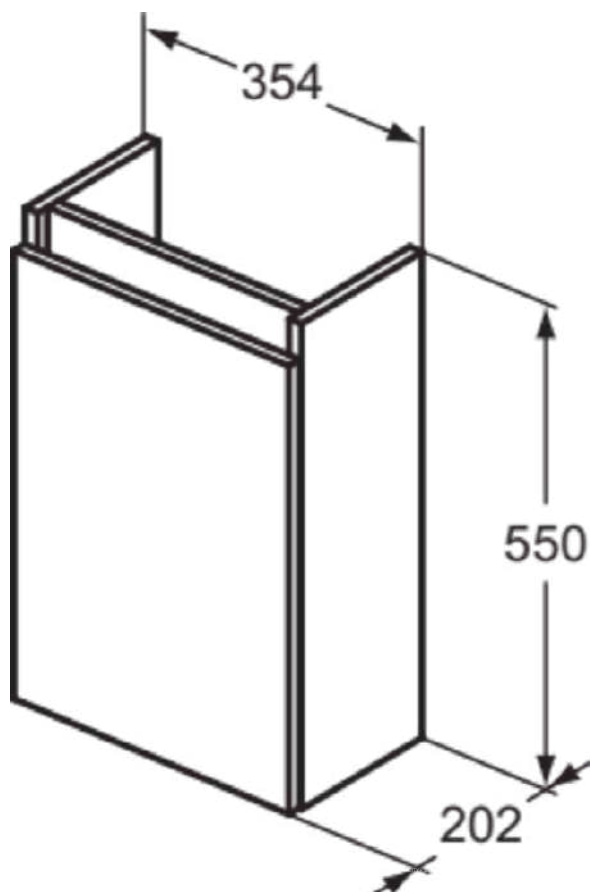

EUROVIT+/ULYSSE+/SIMPLICITY+

R0271WG

EUROVIT+/ULYSSE+/SIMPLICITY+ | Basin unit 354x202x550 mm in gloss white finish, 1 door | Handleless, Soft close, Space saving, Assembled, Sustainably sourced wood

Image & drawing

General information

Product type:	Furniture
Sub product type:	Basin unit
Brand:	Unbranded
Suite name:	EUROVIT+/ULYSSE+/SIMPLICITY+
Designer:	Palomba Serafini Associati
Colour:	WG - Gloss White
Surface finish effect:	glossy
Height (mm):	550
Width (mm):	354
Length / Projection (mm):	202
Fixing method:	Fixing set
Net weight (kg):	6.60
EAN code:	3391500589278

Downloads

- [Installation Guide](#)
- [Spare Parts List](#)

Product specifications

Closing mechanism:	Soft-closing
Colour code:	WG
Colour description:	gloss white
Corner model:	No
Handle(s):	Handleless with groove
Legs adjustable:	No
Material:	Wood
Material quality of structure / body:	MFC
Amount of doors (total):	1
Amount of doors, left-opening:	1
Amount of doors, right-opening:	0
Amount of drawers (total):	0
Amount of external drawers:	0
Amount of internal drawers:	0