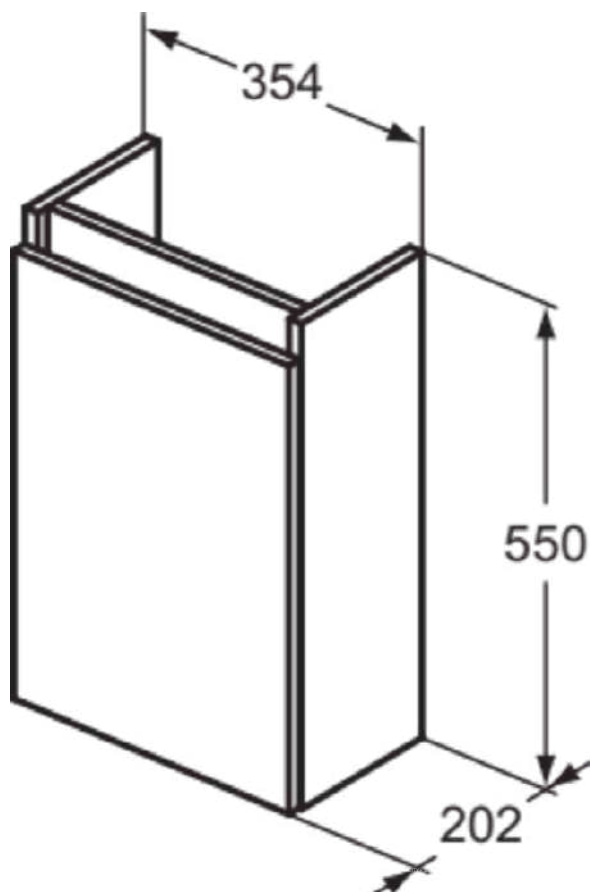

EUROVIT+/ULYSSE+/SIMPLICITY+

R0271TI

EUROVIT+/ULYSSE+/SIMPLICITY+ | Basin unit 354x202x550 mm in mid grey finish, 1 door | Handleless, Soft close, Space saving, Assembled, Sustainably sourced wood

Image & drawing

General information

Product type:	Furniture
Sub product type:	Basin unit
Brand:	Unbranded
Suite name:	EUROVIT+/ULYSSE+/SIMPLICITY+
Designer:	Palomba Serafini Associati
Colour:	TI - Mid Grey
Surface finish effect:	glossy
Height (mm):	550
Width (mm):	354
Length / Projection (mm):	202
Fixing method:	Fixing set
Net weight (kg):	6.60
EAN code:	3391500589261

Furniture units should be installed in a bathroom with adequate ventilation. Mounting kit included. Always use appropriate fixings to suit the type of wall.

Features

	Handleless		Soft close
	Space saving		Assembled
	Sustainably sourced wood		

Downloads

- [Installation Guide](#)
- [Spare Parts List](#)

Product specifications

Closing mechanism:	Soft-closing
Colour code:	TI
Colour description:	mid grey
Corner model:	No
Handle(s):	Handleless with groove
Legs adjustable:	No
Material:	Wood
Material quality of structure / body:	MFC
Amount of doors (total):	1
Amount of doors, left-opening:	1
Amount of doors, right-opening:	0
Amount of drawers (total):	0
Amount of external drawers:	0
Amount of internal drawers:	0