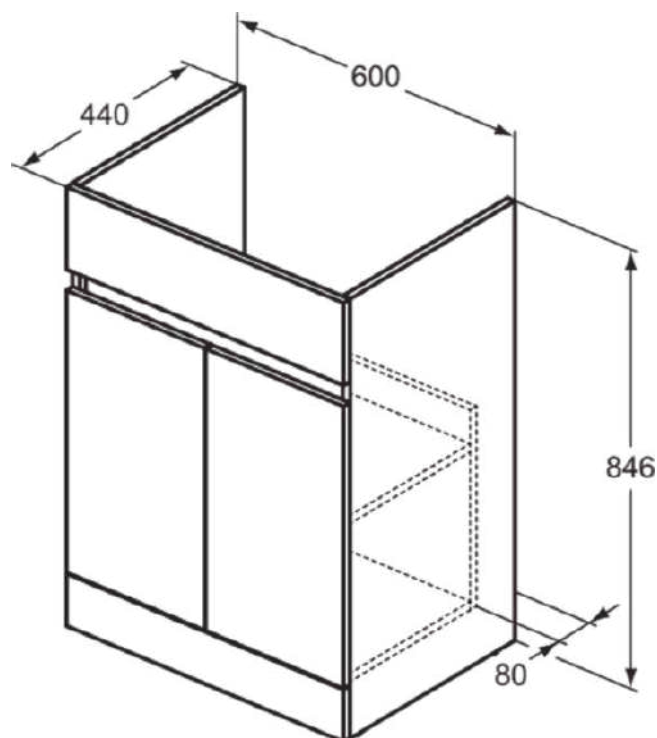

EUROVIT+/ULYSSE+/SIMPLICITY+

E3516WG

EUROVIT+/ULYSSE+/SIMPLICITY+ | Basin unit 600x440x846 mm in gloss white finish, 2 doors | Handleless, Soft close, Assembled, Sustainably sourced wood

Image & drawing

General information

Product type:	Furniture
Sub product type:	Basin unit
Brand:	Unbranded
Suite name:	EUROVIT+/ULYSSE+/SIMPLICITY+
Designer:	Palomba Serafini Associati
Colour:	WG - Gloss White
Surface finish effect:	glossy
Height (mm):	846
Width (mm):	600
Length / Projection (mm):	440
Fixing method:	Fixing set
Net weight (kg):	21.20
EAN code:	5017830570042

Downloads

[Installation Guide](#)

[Spare Parts List](#)

Product specifications

Closing mechanism:	Soft-closing
Colour code:	WG
Colour description:	gloss white
Corner model:	No
Handle(s):	Handleless with groove
Legs adjustable:	No
Material:	Wood
Material quality of structure / body:	MFC
Amount of doors (total):	2
Amount of doors, left-opening:	1
Amount of doors, right-opening:	1
Amount of drawers (total):	0
Amount of external drawers:	0
Amount of internal drawers:	0
Amount of open compartments:	0
Amount of rolling doors:	0
Amount of sliding doors:	0

EUROVIT+/ULYSSE+/SIMPLICITY+

E3516WG

EUROVIT+/ULYSSE+/SIMPLICITY+ | Basin unit 600x440x846 mm in gloss white finish, 2 doors | Handleless, Soft close, Assembled, Sustainably sourced wood

Product specifications