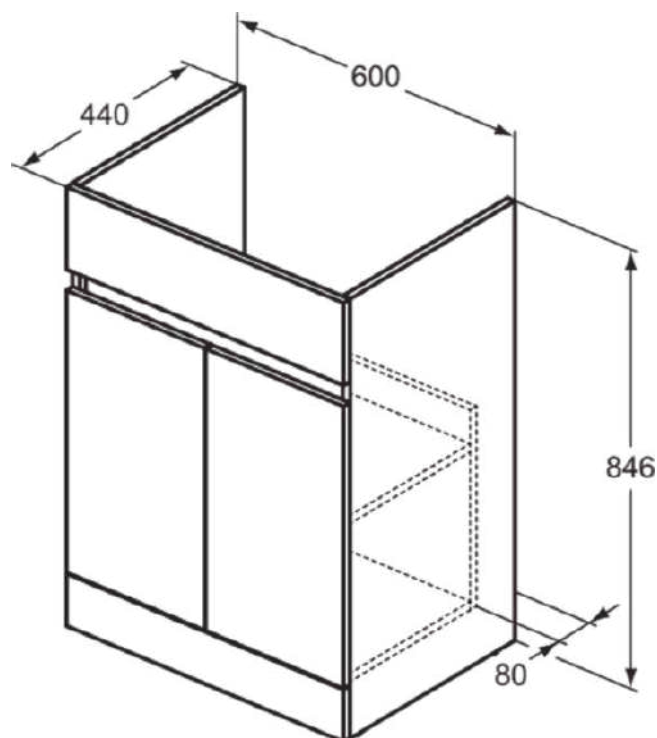

EUROVIT+/ULYSSE+/SIMPLICITY+

E3516TI

EUROVIT+/ULYSSE+/SIMPLICITY+ | Basin unit 600x440x846 mm in mid grey finish, 2 doors | Handleless, Soft close, Assembled, Sustainably sourced wood

Image & drawing

General information

Product type:	Furniture
Sub product type:	Basin unit
Brand:	Unbranded
Suite name:	EUROVIT+/ULYSSE+/SIMPLICITY+
Designer:	Palomba Serafini Associati
Colour:	TI - Mid Grey
Surface finish effect:	glossy
Height (mm):	846
Width (mm):	600
Length / Projection (mm):	440
Fixing method:	Fixing set
Net weight (kg):	21.20
EAN code:	5017830570035

Downloads

[Installation Guide](#)

[Spare Parts List](#)

Product specifications

Closing mechanism:	Soft-closing
Colour code:	TI
Colour description:	mid grey
Corner model:	No
Handle(s):	Handleless with groove
Legs adjustable:	No
Material:	Wood
Material quality of structure / body:	MFC
Amount of doors (total):	2
Amount of doors, left-opening:	1
Amount of doors, right-opening:	1
Amount of drawers (total):	0
Amount of external drawers:	0
Amount of internal drawers:	0
Amount of open compartments:	0
Amount of rolling doors:	0
Amount of sliding doors:	0