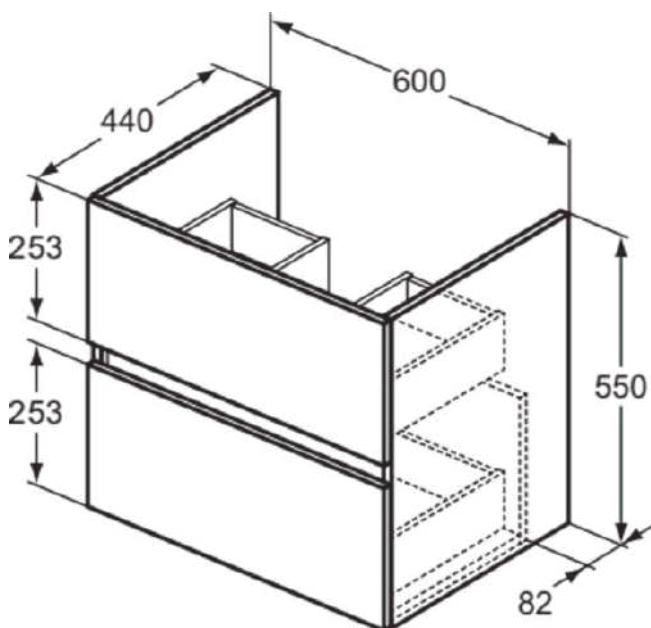

EUROVIT+/ULYSSE+/SIMPLICITY+

R0259WG

EUROVIT+/ULYSSE+/SIMPLICITY+ | Basin unit 600x440x550 mm in gloss white finish, 2 drawer | Handleless, Soft close, Assembled, Sustainably sourced wood

Image & drawing

General information

Product type:	Furniture
Sub product type:	Basin unit
Brand:	Unbranded
Suite name:	EUROVIT+/ULYSSE+/SIMPLICITY+
Designer:	Palomba Serafini Associati
Colour:	WG - Gloss White
Surface finish effect:	glossy
Height (mm):	550
Width (mm):	600
Length / Projection (mm):	440
Fixing method:	Fixing set
Net weight (kg):	16.40
EAN code:	3391500588875

Downloads

- [Installation Guide](#)
- [Spare Parts List](#)

Product specifications

Closing mechanism:	Soft-closing
Colour code:	WG
Colour description:	gloss white
Corner model:	No
Handle(s):	Handleless with groove
Legs adjustable:	No
Material:	Wood
Material quality of structure / body:	MFC
Amount of doors (total):	0
Amount of doors, left-opening:	0
Amount of doors, right-opening:	0
Amount of drawers (total):	2
Amount of external drawers:	2
Amount of internal drawers:	0
Amount of open compartments:	0
Amount of rolling doors:	0
Amount of sliding doors:	0