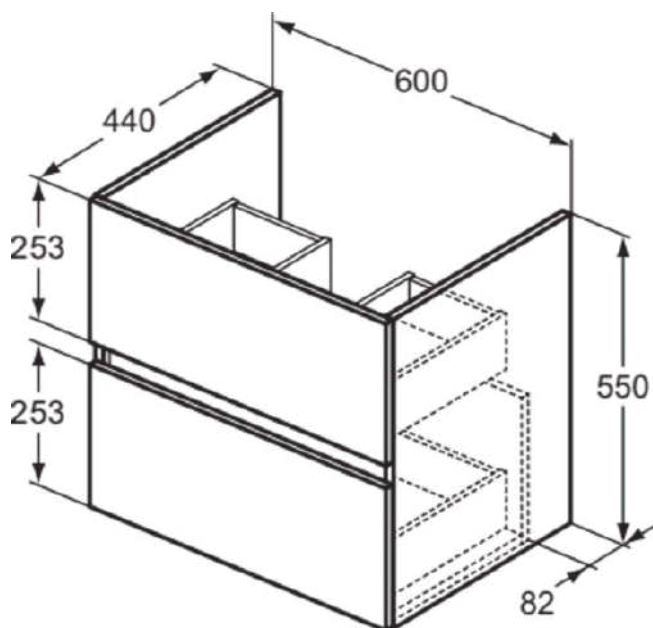

EUROVIT+/ULYSSE+/SIMPLICITY+

R0259TI

EUROVIT+/ULYSSE+/SIMPLICITY+ | Basin unit 600x440x550 mm in mid grey finish, 2 drawer | Handleless, Soft close, Assembled, Sustainably sourced wood

Image & drawing

General information

Downloads

- [Installation Guide](#)
- [Spare Parts List](#)

Product specifications

Closing mechanism:	Soft-closing
Colour code:	TI
Colour description:	mid grey
Corner model:	No
Handle(s):	Handleless with groove
Legs adjustable:	No
Material:	Wood
Material quality of structure / body:	MFC
Amount of doors (total):	0
Amount of doors, left-opening:	0
Amount of doors, right-opening:	0
Amount of drawers (total):	2
Amount of external drawers:	2
Amount of internal drawers:	0
Amount of open compartments:	0
Amount of rolling doors:	0
Amount of sliding doors:	0