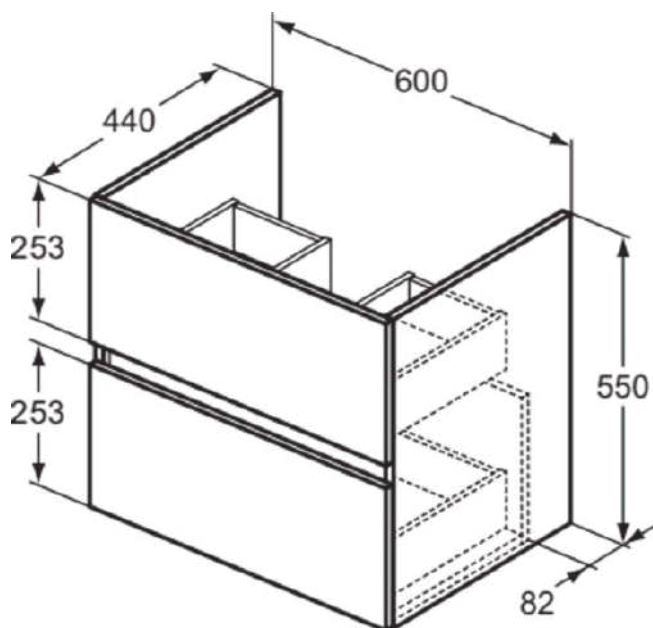

EUROVIT+/ULYSSE+/SIMPLICITY+

R0259Y8

EUROVIT+/ULYSSE+/SIMPLICITY+ | Basin unit 600x440x550 mm in natural oak finish, 2 drawer
| Handleless, Soft close, Assembled

Image & drawing

General information

Product type:	Furniture
Sub product type:	Basin unit
Brand:	Unbranded
Suite name:	EUROVIT+/ULYSSE+/SIMPLICITY+
Designer:	Palomba Serafini Associati
Colour:	Y8 - Natural Oak
Height (mm):	550
Width (mm):	600
Length / Projection (mm):	440
Fixing method:	Fixing set
Net weight (kg):	16.40
EAN code:	3391500588882

- [Installation Guide](#)
- [Spare Parts List](#)

Product specifications

Closing mechanism:	Soft-closing
Colour code:	Y8
Colour description:	natural oak
Corner model:	No
Handle(s):	Handleless with groove
Legs adjustable:	No
Material:	Wood
Material quality of structure / body:	MFC
Amount of doors (total):	0
Amount of doors, left-opening:	0
Amount of doors, right-opening:	0
Amount of drawers (total):	2
Amount of external drawers:	2
Amount of internal drawers:	0
Amount of open compartments:	0
Amount of rolling doors:	0
Amount of sliding doors:	0
Amount of tumble doors:	0