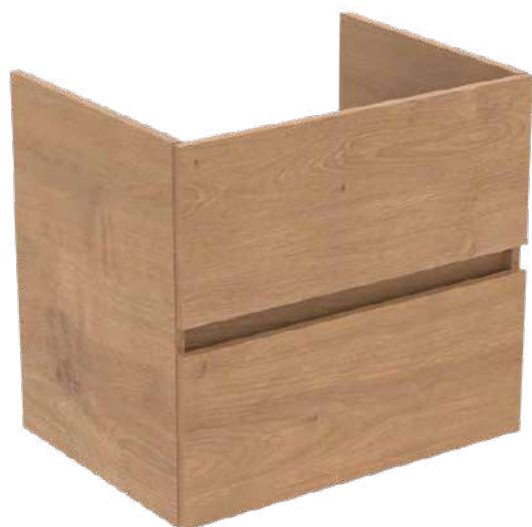

EUROVIT+/ULYSSE+/SIMPLICITY+

R0259Y8

EUROVIT+/ULYSSE+/SIMPLICITY+ | Basin unit 600x440x550 mm in natural oak finish, 2 drawer
| Handleless, Soft close, Assembled

Image & drawing

General information

Product type:	Furniture
Sub product type:	Basin unit
Brand:	Unbranded
Suite name:	EUROVIT+/ULYSSE+/SIMPLICITY+
Designer:	Palomba Serafini Associati
Colour:	Y8 - Natural Oak
Height (mm):	550
Width (mm):	600
Length / Projection (mm):	440
Fixing method:	Fixing set
Net weight (kg):	16.40
EAN code:	3391500588882

- [Installation Guide](#)
- [Spare Parts List](#)

Product specifications

Closing mechanism:	Soft-closing
Colour code:	Y8
Colour description:	natural oak
Corner model:	No
Handle(s):	Handleless with groove
Legs adjustable:	No
Material:	Wood
Material quality of structure / body:	MFC
Amount of doors (total):	0
Amount of doors, left-opening:	0
Amount of doors, right-opening:	0
Amount of drawers (total):	2
Amount of external drawers:	2
Amount of internal drawers:	0
Amount of open compartments:	0
Amount of rolling doors:	0
Amount of sliding doors:	0
Amount of tumble doors:	0

EUROVIT+/ULYSSE+/SIMPLICITY+

R0259Y8

EUROVIT+/ULYSSE+/SIMPLICITY+ | Basin unit 600x440x550 mm in natural oak finish, 2 drawer
| Handleless, Soft close, Assembled

Product specifications

Opening mechanism:	Pull-to-open
Reversible door:	No
Space-saving model:	No
With interior lighting:	No
With legs:	No
With socket outlet:	No
With worktop:	No
Fixing material included:	Yes
Fixing method:	Fixing set
Mounting method:	Wall