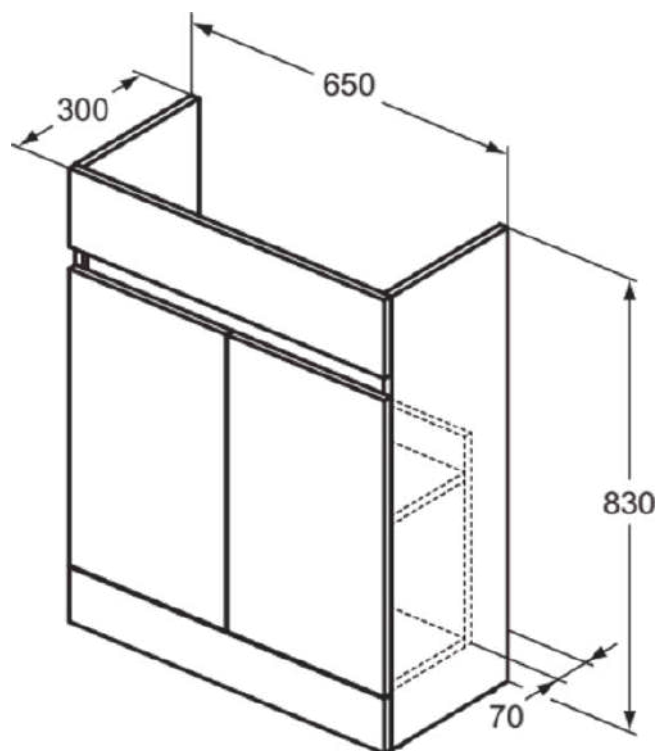

EUROVIT+/ULYSSE+/SIMPLICITY+

R0269WG

EUROVIT+/ULYSSE+/SIMPLICITY+ | Basin unit 650x300x825 mm in gloss white finish, 2 doors | Handleless, Soft close, Space saving, Assembled, Sustainably sourced wood

Image & drawing

General information

Product type:	Furniture
Sub product type:	Basin unit
Brand:	Unbranded
Suite name:	EUROVIT+/ULYSSE+/SIMPLICITY+
Designer:	Palomba Serafini Associati
Colour:	WG - Gloss White
Surface finish effect:	glossy
Height (mm):	825
Width (mm):	650
Length / Projection (mm):	300
Fixing method:	Fixing set
Net weight (kg):	16.80
EAN code:	3391500589230

Downloads

- [Installation Guide](#)
- [Spare Parts List](#)

Product specifications

Closing mechanism:	Soft-closing
Colour code:	WG
Colour description:	gloss white
Corner model:	No
Handle(s):	Handleless with groove
Legs adjustable:	No
Material quality of structure / body:	MFC
Amount of doors (total):	2
Amount of doors, left-opening:	1
Amount of doors, right-opening:	1
Amount of drawers (total):	0
Amount of external drawers:	0
Amount of internal drawers:	0
Amount of open compartments:	0