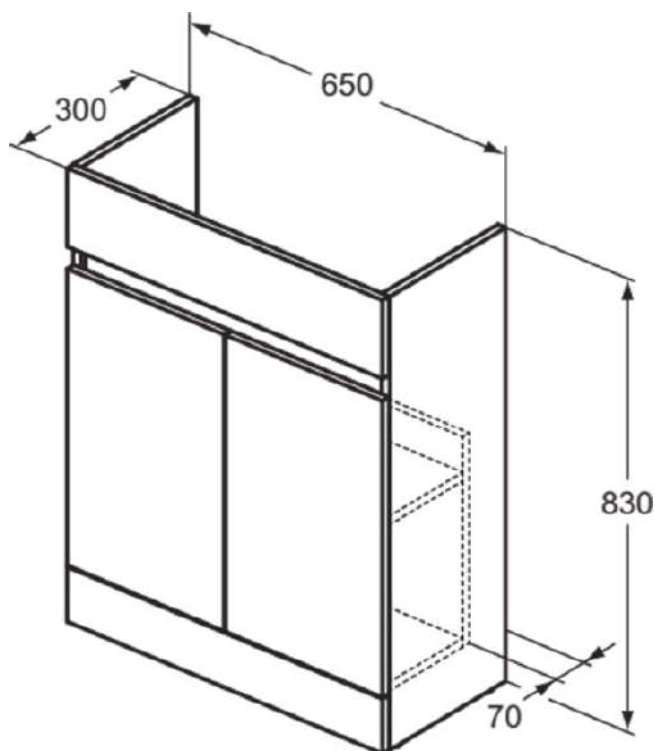

EUROVIT+/ULYSSE+/SIMPLICITY+

R0269TI

EUROVIT+/ULYSSE+/SIMPLICITY+ | Basin unit 650x300x825 mm in mid grey finish, 2 doors | Handleless, Soft close, Space saving, Assembled, Sustainably sourced wood

Image & drawing

General information

Product type:	Furniture
Sub product type:	Basin unit
Brand:	Unbranded
Suite name:	EUROVIT+/ULYSSE+/SIMPLICITY+
Designer:	Palomba Serafini Associati
Colour:	TI - Mid Grey
Surface finish effect:	glossy
Height (mm):	825
Width (mm):	650
Length / Projection (mm):	300
Fixing method:	Fixing set
Net weight (kg):	16.80
EAN code:	3391500589223

Downloads

- [Installation Guide](#)
- [Spare Parts List](#)

Product specifications

Closing mechanism:	Soft-closing
Colour code:	TI
Colour description:	mid grey
Corner model:	No
Handle(s):	Handleless with groove
Legs adjustable:	No
Material quality of structure / body:	MFC
Amount of doors (total):	2
Amount of doors, left-opening:	1
Amount of doors, right-opening:	1
Amount of drawers (total):	0
Amount of external drawers:	0
Amount of internal drawers:	0
Amount of open compartments:	0