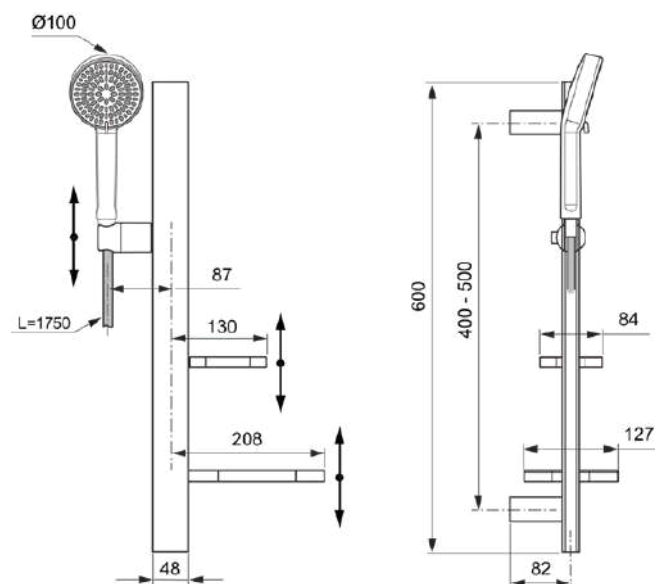

ALU+

BD586XG

Alu+ | Shower kit with rail 349x157x600 mm in matt black finish, 8 l/min (3 bar) | Multiple showering functions, WRAS, Core elements from Aluminum

Image & drawing

General information

Product type:	Shower kits
Sub product type:	Shower kit with rail
Brand:	Ideal Standard
Suite name:	Alu+
Designer:	Palomba Serafini Associati
Colour:	XG - Matt Black
Surface finish effect:	matt
Height (mm):	600
Width (mm):	349
Length / Projection (mm):	157
Fixing method:	Fixing set
Net weight (kg):	1.59
EAN code:	3800861117193

Included products

BD580SI:	IDEALRAIN ALU+ Multi function handspray 100x56x232 mm in silver finish, 8 l/min (3 bar)
BE175SI:	IDEALRAIN Shower hose 1750 mm in silver finish

Features

Multiple showering functions

Product specifications

Adjustable fixing points:	Yes
Adjustable spray mode:	Yes
Amount of spray modes:	2
Amount of towel bars:	0
Colour code:	XG
Colour description:	matt black
Concealed fixing:	Yes
Handspray height adjustable:	Yes
Material:	Metal

ALU+

BD586XG

Alu+ | Shower kit with rail 349x157x600 mm in matt black finish, 8 l/min (3 bar) | Multiple showering functions, WRAS, Core elements from Aluminium

Product specifications

Material quality:	Aluminium
Max. flow rate at 3 bar (l):	8
Max. flow rate at 3 bar (l) for all outlets:	8
Max. flow rate at 3 bar (l) for handspray:	8
PVD technology:	No
Shower bar is vertically adjustable:	No
Surface cover:	coated
Surface finish effect:	matt
Type of spray mode(s):	Massage / Rain
With S-couplings:	No
With decorative frame:	No
With handspray:	Yes
With handspray set:	No
With head shower:	No
With lighting:	No
With soap dispenser:	No
With shelve(s):	No
With shower basket:	Yes
With shower hose:	Yes
With shower kit:	No
With side showers:	No
With sliding set:	Yes
With soap holder:	No
With sponge holder:	No
With towel holder:	No
With tumbler:	No
With wall bracket:	No
With wall elbow:	No
Fixing material included:	Yes
Fixing method:	Fixing set
Mounting method:	Wall