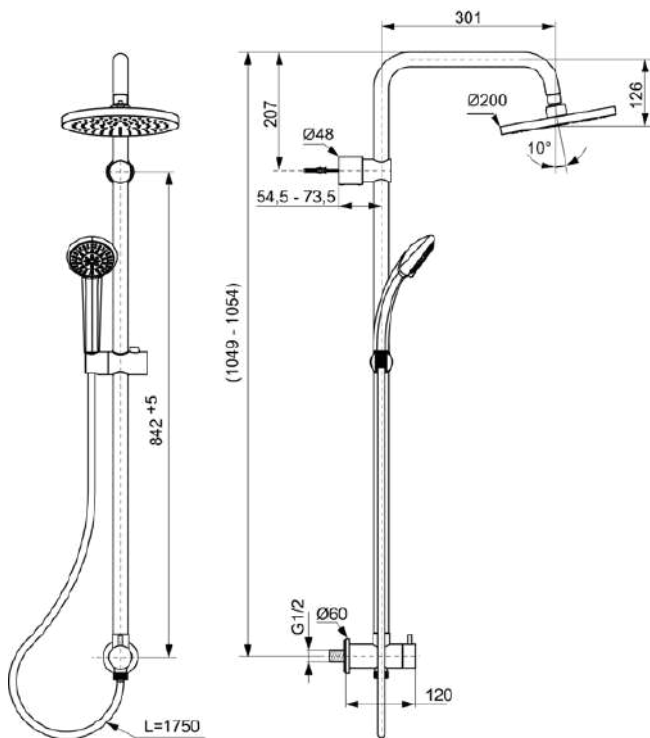

## A5689AA

IDEALRAIN | Exposed shower system 200x455.5x1049 mm in chrome finish, 11.0 l/min (3 bar)

### General information

Product type:	Shower systems
Sub product type:	Exposed shower system
Brand:	Ideal Standard
Suite name:	IDEALRAIN
Designer:	Artefakt
Colour:	AA - Chrome
Surface finish effect:	glossy
Height (mm):	1049 - 1054
Width (mm):	200
Length / Projection (mm):	455.5 - 474.5
Fixing method:	Coupling nut
Net weight (kg):	4.35
EAN code:	4015413314664

### Included products

B9403AA:	IDEALRAIN   Multi function handspray 100x245.5 mm in chrome finish, 8 l/min (3 bar)
BE175AA:	IDEALRAIN   Shower hose 1750 mm in chrome finish
B9442AA:	IDEALRAIN   Overhead shower 200x50x200 mm in chrome finish, 12 l/min (3 bar)

### Product specifications

Adjustable fixing points:	Yes
Colour code:	AA
Colour description:	chrome
Cool Body technology:	No
Flushing time adjustable:	No
Handspray height adjustable:	Yes
Handle position:	Front
Headshower is depth-adjustable:	No
Material:	Metal
Max. flow rate at 3 bar (l):	11.0
Max. flow rate at 3 bar (l) for all outlets:	8/11
Max. flow rate at 3 bar (l) for handspray:	8