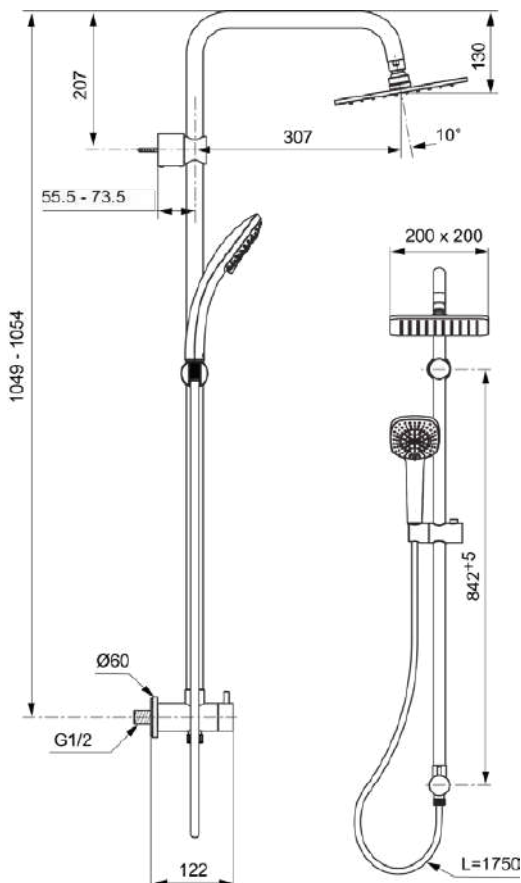

IDEALRAIN

A5834AA

IDEALRAIN | Exposed shower system 200x462.5x1049 mm in chrome finish, 12.0 l/min (3 bar)

Image & drawing

General information

Product type:	Shower systems
Sub product type:	Exposed shower system
Brand:	Ideal Standard
Suite name:	IDEALRAIN
Designer:	Artefakt
Colour:	AA - Chrome
Surface finish effect:	glossy
Height (mm):	1049 - 1054
Width (mm):	200
Length / Projection (mm):	462.5 - 480.5
Fixing method:	Coupling nut
Net weight (kg):	4.70
EAN code:	4015413327749

Included products

B0003AA:	IDEALRAIN Multi function handspray 100x245 mm in chrome finish, 8 l/min (3 bar)
BE175AA:	IDEALRAIN Shower hose 1750 mm in chrome finish
B0024AA:	IDEALRAIN Overhead shower 200x52x200 mm in chrome finish, 12 l/min (3 bar)

Adjustable fixing points:	Yes
Colour code:	AA
Colour description:	chrome
Cool Body technology:	No
Flushing time adjustable:	No
Handspray height adjustable:	Yes
Handle position:	Front
Headshower is depth-adjustable:	No
Material:	Metal
Max. flow rate at 3 bar (l):	12.0
Max. flow rate at 3 bar (l) for all outlets:	8/12
Max. flow rate at 3 bar (l) for handspray:	8
Max. flow rate at 3 bar (l) for headshower:	12

IDEALRAIN

A5834AA

IDEALRAIN | Exposed shower system 200x462.5x1049 mm in chrome finish, 12.0 l/min (3 bar)

Product specifications

Max. operating pressure (bar):	10
Min. operating pressure (bar):	0.5
PVD technology:	No
Shower bar is vertically adjustable:	No
SmartShine:	Yes
Surface cover:	chromium-plated
Surface finish effect:	glossy
Type of handle:	Pin
Type of temperature control:	Manually operated
With diverter unit:	Yes
With handspray:	Yes
With handspray set:	No
With head shower:	Yes
With shelve(s):	No
With shower hose:	Yes
With shower kit:	No
With side showers:	No
With sliding set:	Yes
With soap holder:	No
With wall bracket:	No
With wall elbow:	No
Fixing material included:	Yes
Fixing method:	Coupling nut
Mounting method:	Wall