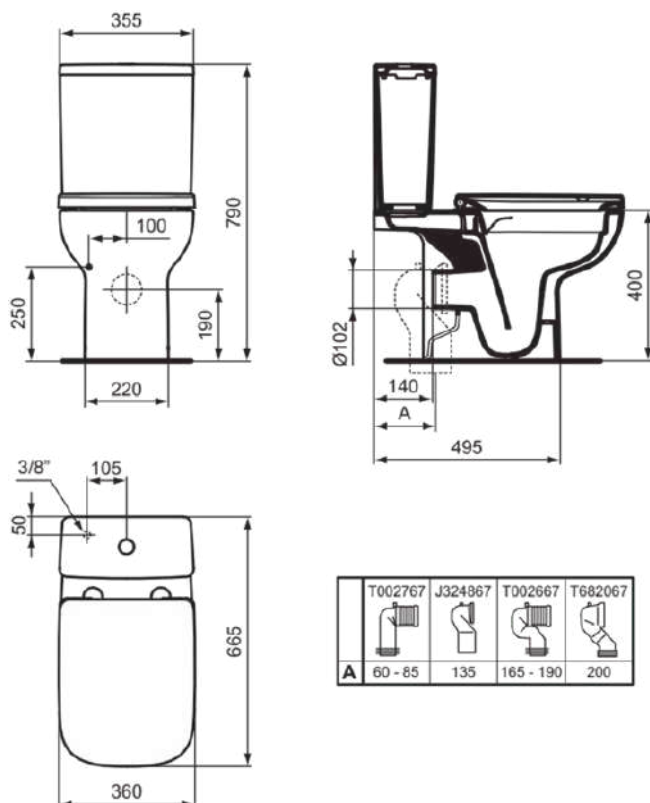

I.LIFE A

T472101

I.LIFE A | Close-coupled open bowl 355x660x400 mm in white glossy finish, horizontal outlet | RimLS+

Image & drawing

T002767	J324867	T002667	T682067
A 60 - 85	135	165 - 190	200

General information

Product type:	Toileting
Sub product type:	Close-coupled open bowl
Brand:	Ideal Standard
Suite name:	I.LIFE A
Designer:	Palomba Serafini Associati
Colour:	01 - White Glossy
Surface finish effect:	glossy
Height (mm):	400
Width (mm):	355
Length / Projection (mm):	660
Fixing method:	Fixing set
Net weight (kg):	24.00
EAN code:	8014140491415

Included products

TT0257919: Fixing set

Features

RimLS+

Downloads

- [Spare Parts List](#)

Product standard & certifications

Additional standards:	EN 997
DoP classification:	CL1-6/5-VR II+CL2

Product specifications

Children's model:	No
Colour code:	01
Colour description:	white glossy
Concealed fixing:	No
Type of flushing:	Washdown
Disabled model:	No
Material:	Ceramic
Material quality:	Vitreous china
Outlet location:	Middle
Outlet orientation:	Horizontal
Outlet visibility:	Concealed
PVD technology:	No
Position of water supply:	Top
Raised model:	No
Surface finish effect:	glossy