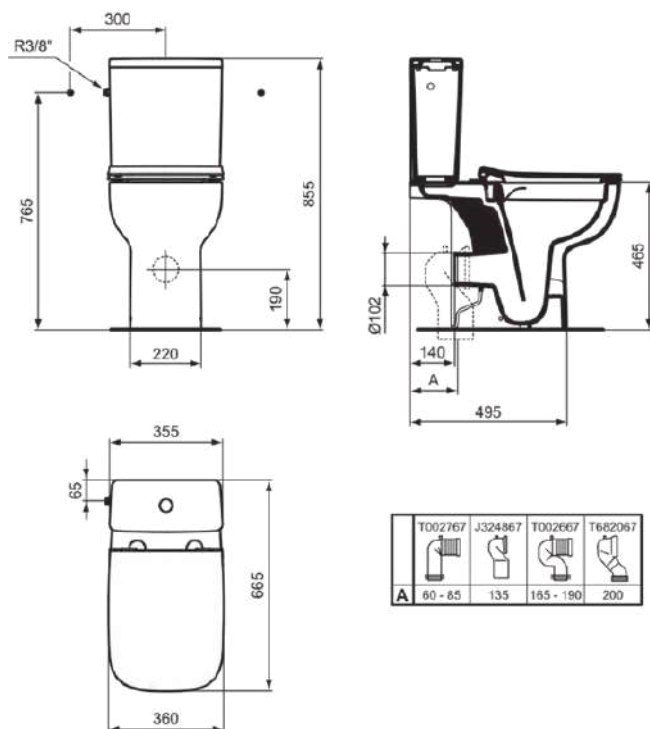

I.LIFE A

T472201

I.LIFE A | Close-coupled open bowl 360x665x465 mm in white glossy finish, horizontal outlet | RimLS+

Image & drawing

General information

Product type:	Toileting
Sub product type:	Close-coupled open bowl
Brand:	Ideal Standard
Suite name:	I.LIFE A
Designer:	Palomba Serafini Associati
Colour:	01 - White Glossy
Surface finish effect:	glossy
Height (mm):	465
Width (mm):	360
Length / Projection (mm):	665
Fixing method:	Fixing set
Net weight (kg):	30.50
EAN code:	8014140486985

Included products

TT0257919: Fixing set

Features

RimLS+

Downloads

- [Spare Parts List](#)

Product standard & certifications

Additional standards:	EN 997
DoP classification:	CL1-6/5/4-VR II+CL2

Product specifications

Children's model:	No
Colour code:	01
Colour description:	white glossy
Concealed fixing:	No
Type of flushing:	Washdown
Disabled model:	Yes
Material:	Ceramic
Material quality:	Vitreous china
Outlet location:	Middle
Outlet orientation:	Horizontal
Outlet visibility:	Concealed
PVD technology:	No
Position of water supply:	Top
Raised model:	Yes
Surface finish effect:	glossy

I.LIFE A

T472201

I.LIFE A | Close-coupled open bowl 360x665x465 mm in white glossy finish, horizontal outlet
| RimLS+

Product specifications

With bidet function:	No
With hygienic recess / fixed toilet seat:	No
With stench extraction:	No
Fixing method:	Fixing set
Mounting method:	Floor