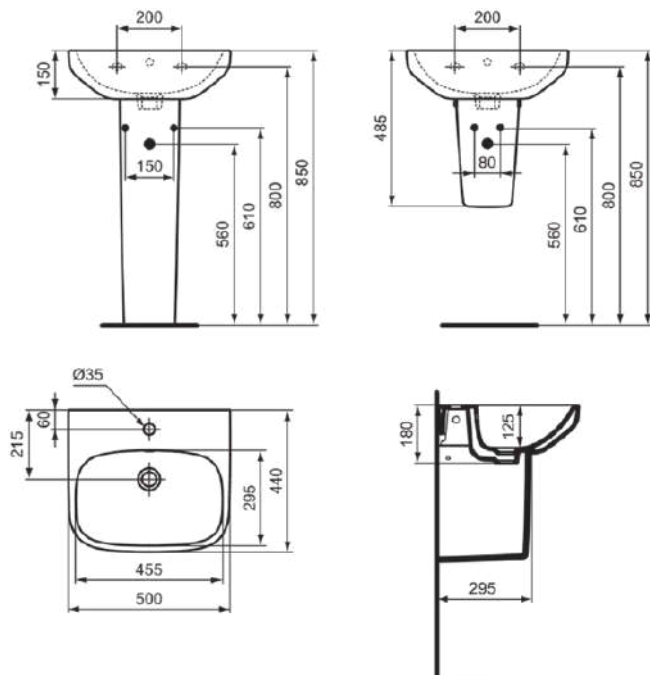

I.LIFE A

T470701

I.LIFE A | Basin 500x440x180 mm in white glossy finish, 1 tap hole, with overflow

Image & drawing

General information

Product type:	Washbasins
Sub product type:	Basin
Brand:	Ideal Standard
Suite name:	I.LIFE A
Designer:	Palomba Serafini Associati
Colour:	01 - White Glossy
Surface finish effect:	glossy
Height (mm):	180
Width (mm):	500
Length / Projection (mm):	440
Net weight (kg):	14.70
EAN code:	8014140486848

Downloads

- [EPD](#)

Product standard & certifications

Additional standards:	EN 14688
DoP classification:	CL 25

Product specifications

Colour code:	01
Colour description:	white glossy
Corner model:	No
Grinded bottom side:	No
Disabled model:	No
Includes a chain eye:	No
Material:	Ceramic
Material quality:	Vitreous china
Amount of tap holes for each washbasin:	1
Amount of washbasins:	1
Overflow visible:	Yes
PVD technology:	No
Space-saving model:	No
Support plateau:	Backside
Surface finish effect:	glossy
Tap hole position:	Centre
Type of overflow:	Round
With back wall:	Yes
With drain plug:	No
With overflow:	Yes
With siphon:	No
Mounting method:	Wall