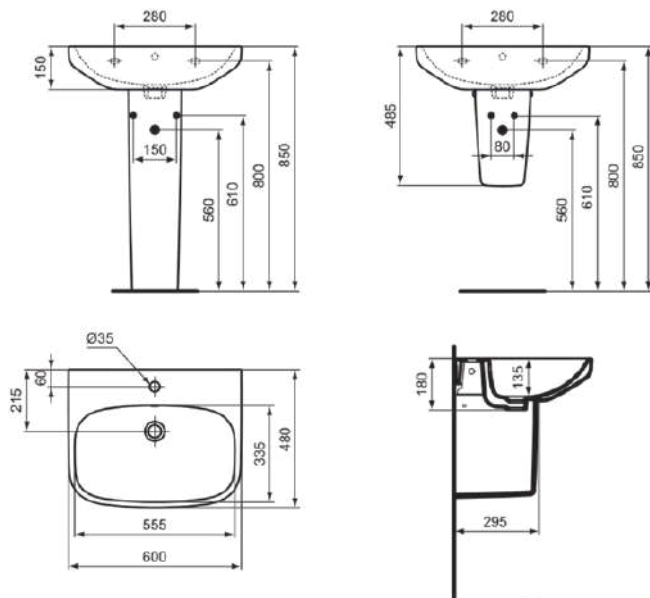

## T470501

I.LIFE A | Basin 600x480x180 mm in white glossy finish, 1 tap hole, with overflow

### General information

Product type:	Washbasins
Sub product type:	Basin
Brand:	Ideal Standard
Suite name:	I.LIFE A
Designer:	Palomba Serafini Associati
Colour:	01 - White Glossy
Surface finish effect:	glossy
Height (mm):	180
Width (mm):	600
Length / Projection (mm):	480
Net weight (kg):	17.10
EAN code:	8014140486824