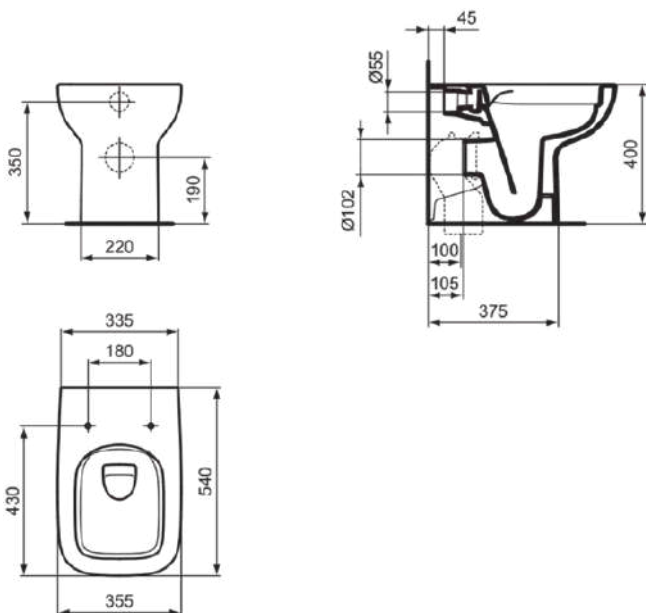

## T471901

I.LIFE A | Back-to-wall bowl 355x540x400 mm in white glossy finish, CL1 full flush 3.9 - 6 l/min, horizontal outlet | CL1, RimLS+

### General information

Product type:	Toileting
Sub product type:	Back-to-wall bowl
Brand:	Ideal Standard
Suite name:	I.LIFE A
Designer:	Palomba Serafini Associati
Colour:	01 - White Glossy
Surface finish effect:	glossy
Height (mm):	400
Width (mm):	355
Length / Projection (mm):	540
Fixing method:	Fixing set
Net weight (kg):	22.00
EAN code:	8014140486961

### Product specifications

CL1 full flush max. (l):	6
CL1 full flush min. (l):	3.9
Children's model:	No
Colour code:	01
Colour description:	white glossy
Concealed fixing:	No
Type of flushing:	Washdown
Disabled model:	No
Material:	Ceramic
Material quality:	Vitreous china
Outlet location:	Middle
Outlet orientation:	Horizontal
Outlet visibility:	Concealed
PVD technology:	No
Position of water supply:	Rear