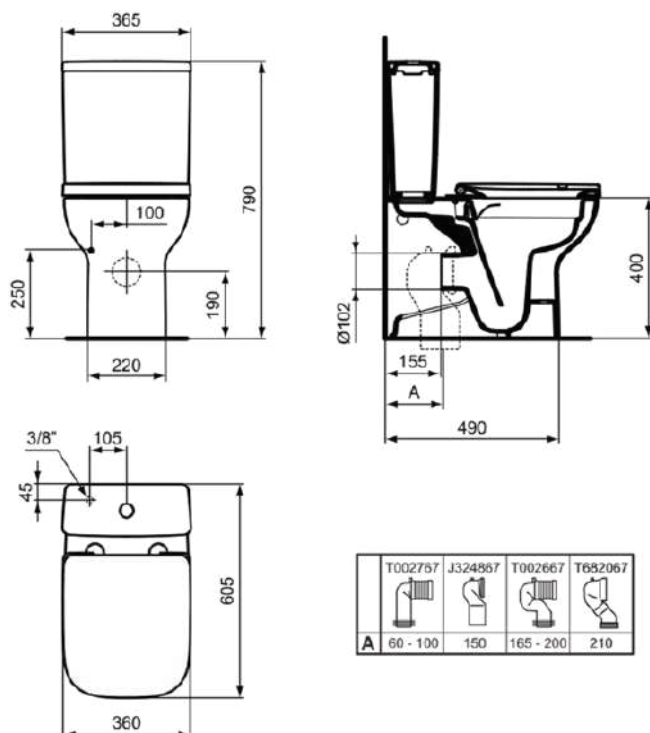

## T481401

I.LIFE A | Close-coupled back-to-wall bowl 360x605x400 mm in white glossy finish, horizontal outlet | RimLS+

### General information

Product type:	Toileting
Sub product type:	Close-coupled back-to-wall bowl
Brand:	Ideal Standard
Suite name:	I.LIFE A
Designer:	Palomba Serafini Associati
Colour:	01 - White Glossy
Surface finish effect:	glossy
Height (mm):	400
Width (mm):	360
Length / Projection (mm):	605
Fixing method:	Fixing set
Net weight (kg):	27.10
EAN code:	8014140491460