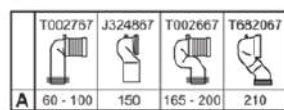

## T481401

I.LIFE A | Close-coupled back-to-wall bowl 360x605x400 mm in white glossy finish, horizontal outlet | RimLS+

### General information

Product type:	Toileting
Sub product type:	Close-coupled back-to-wall bowl
Brand:	Ideal Standard
Suite name:	I.LIFE A
Designer:	Palomba Serafini Associati
Colour:	01 - White Glossy
Surface finish effect:	glossy
Height (mm):	400
Width (mm):	360
Length / Projection (mm):	605
Fixing method:	Fixing set
Net weight (kg):	27.10
EAN code:	8014140491460