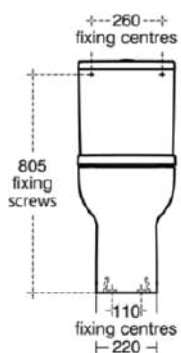

I.LIFE A

E247701

I.LIFE A | Toilet cistern 365x150x390 mm, mechanic in white glossy finish | 6/4 L dual flush

Image & drawing

General information

Product type:	Toileting
Sub product type:	Toilet cistern
Brand:	Ideal Standard
Suite name:	I.LIFE A
Designer:	Palomba Serafini Associati
Colour:	01 - White Glossy
Surface finish effect:	glossy
Height (mm):	390
Width (mm):	365
Length / Projection (mm):	150
Fixing method:	Fixing set
Net weight (kg):	11.40
EAN code:	5017830554431

Features

6/4 L dual flush

Downloads

- [Installation Guide](#)
- [Spare Parts List](#)

Product standard & certifications

Additional standards:	EN 14055
DoP classification:	CL2

Product specifications

Cistern position:	Close coupled
Colour code:	01
Colour description:	white glossy
Concealed fixing:	Yes
Corner model:	No
Flushing options:	2 volumes
Full flush (l):	6
Half flush (l):	4
Material:	Ceramic
Material quality:	Vitreous china
Operating method:	Push button
PVD technology:	No
Position of water supply:	Bottom
Surface finish effect:	glossy
Type of actuation:	Mechanic
Fixing method:	Fixing set
Mounting method:	Close-coupled