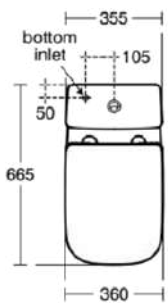

I.LIFE A

E247701

I.LIFE A | Toilet cistern 365x150x390 mm, mechanic in white glossy finish | 6/4 L dual flush

Image & drawing

General information

Product type:	Toileting
Sub product type:	Toilet cistern
Brand:	Ideal Standard
Suite name:	I.LIFE A
Designer:	Palomba Serafini Associati
Colour:	01 - White Glossy
Surface finish effect:	glossy
Height (mm):	390
Width (mm):	365
Length / Projection (mm):	150
Fixing method:	Fixing set
Net weight (kg):	11.40
EAN code:	5017830554431

Features

6/4 L dual flush

Downloads

- [Installation Guide](#)
- [Spare Parts List](#)

Product standard & certifications

Additional standards:	EN 14055
DoP classification:	CL2

Product specifications

Cistern position:	Close coupled
Colour code:	01
Colour description:	white glossy
Concealed fixing:	Yes
Corner model:	No
Flushing options:	2 volumes
Full flush (l):	6
Half flush (l):	4
Material:	Ceramic
Material quality:	Vitreous china
Operating method:	Push button
PVD technology:	No
Position of water supply:	Bottom
Surface finish effect:	glossy
Type of actuation:	Mechanic
Fixing method:	Fixing set
Mounting method:	Close-coupled