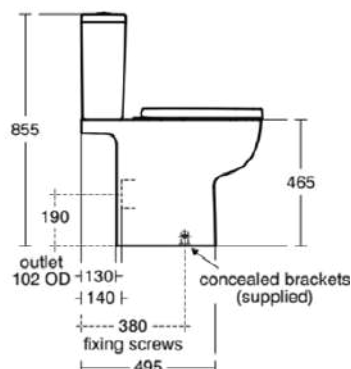

I.LIFE A

E247701

I.LIFE A | Toilet cistern 365x150x390 mm, mechanic in white glossy finish | 6/4 L dual flush

Image & drawing

General information

Product type:	Toileting
Sub product type:	Toilet cistern
Brand:	Ideal Standard
Suite name:	I.LIFE A
Designer:	Palomba Serafini Associati
Colour:	01 - White Glossy
Surface finish effect:	glossy
Height (mm):	390
Width (mm):	365
Length / Projection (mm):	150
Fixing method:	Fixing set
Net weight (kg):	11.40
EAN code:	5017830554431

Features

6/4 L dual flush

Downloads

- [Installation Guide](#)
- [Spare Parts List](#)

Product standard & certifications

Additional standards:	EN 14055
DoP classification:	CL2

Product specifications

Cistern position:	Close coupled
Colour code:	01
Colour description:	white glossy
Concealed fixing:	Yes
Corner model:	No
Flushing options:	2 volumes
Full flush (l):	6
Half flush (l):	4
Material:	Ceramic
Material quality:	Vitreous china
Operating method:	Push button
PVD technology:	No
Position of water supply:	Bottom
Surface finish effect:	glossy
Type of actuation:	Mechanic
Fixing method:	Fixing set
Mounting method:	Close-coupled