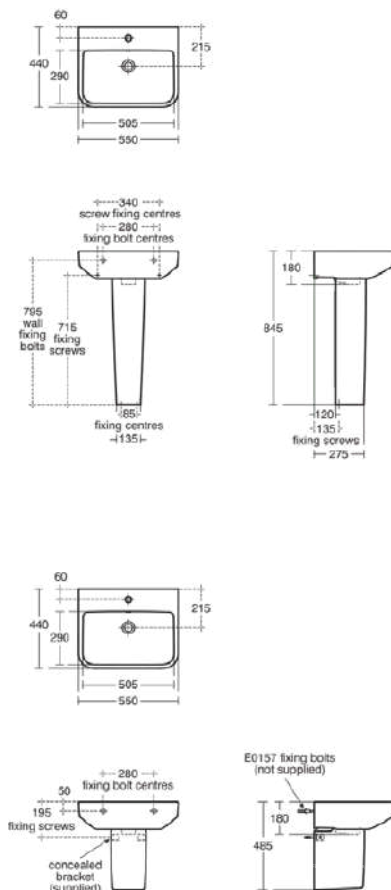

I.LIFE B

E256101

I.LIFE B | Basin 550x440x180 mm in white glossy finish, 1 tap hole, with overflow

Image & drawing

General information

Product type:	Washbasins
Sub product type:	Basin
Brand:	Ideal Standard
Suite name:	I.LIFE B
Designer:	Palomba Serafini Associati
Colour:	01 - White Glossy
Surface finish effect:	glossy
Height (mm):	180
Width (mm):	550
Length / Projection (mm):	440
Net weight (kg):	15.30
EAN code:	5017830557616

Washbasin wall mounted using E0157 wall fixing set with full pedestal mounted using 2 screws through the back of the basin (not supplied).

Product standard & certifications

Additional standards:	EN 14688
DoP classification:	CL 25

Product specifications

Colour code:	01
Colour description:	white glossy
Corner model:	No
Includes a chain eye:	No
Material:	Ceramic
Material quality:	Finefireclay
Amount of tap holes for each washbasin:	1
Amount of washbasins:	1
Overflow visible:	Yes
PVD technology:	No
Space-saving model:	No
Support plateau:	Backside
Surface finish effect:	glossy
Tap hole position:	Centre
Type of overflow:	Round
With back wall:	No
With drain plug:	No
With overflow:	Yes
With siphon:	No
Mounting method:	Wall