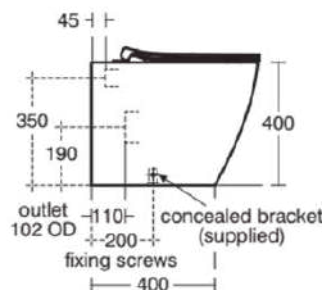

I.LIFE B

E260801

I.LIFE B | Back-to-wall bowl 355x540x400 mm in white glossy finish, CL1 full flush 3.9 - 6 l/min, horizontal outlet | CL1, CL2, RimLS+

Image & drawing

General information

Product type:	Toileting
Sub product type:	Back-to-wall bowl
Brand:	Ideal Standard
Suite name:	I.LIFE B
Designer:	Palomba Serafini Associati
Colour:	01 - White Glossy
Surface finish effect:	glossy
Height (mm):	400
Width (mm):	355
Length / Projection (mm):	540
Fixing method:	Fixing set
Net weight (kg):	26.50
EAN code:	5017830557654

Included products

TT0257919: Fixing set

Features

CL1	CL1: 3.9 - 6 l/min	CL2	CL2: 6 l/min
RimLS+	RimLS+		

Downloads

- [Spare Parts List](#)

Product standard & certifications

Additional standards:	EN 997
DoP classification:	CL1-6A/5A/4A+CL2

I.LIFE B

E260801

I.LIFE B | Back-to-wall bowl 355x540x400 mm in white glossy finish, CL1 full flush 3.9 - 6 l/min, horizontal outlet | CL1, CL2, RimLS+

Product specifications

Material:	Ceramic
Material quality:	Vitreous china
Outlet location:	Middle
Outlet orientation:	Horizontal
Outlet visibility:	Concealed
PVD technology:	No
Position of water supply:	Rear
Raised model:	No
Surface finish effect:	glossy
Type of water supply:	Concealed
With bidet function:	No
With hygienic recess / fixed toilet seat:	No
With stench extraction:	No
Fixing method:	Fixing set
Mounting method:	Floor