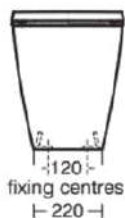

I.LIFE B

E260801

I.LIFE B | Back-to-wall bowl 355x540x400 mm in white glossy finish, CL1 full flush 3.9 - 6 l/min, horizontal outlet | CL1, CL2, RimLS+

Image & drawing

General information

Product type:	Toileting
Sub product type:	Back-to-wall bowl
Brand:	Ideal Standard
Suite name:	I.LIFE B
Designer:	Palomba Serafini Associati
Colour:	01 - White Glossy
Surface finish effect:	glossy
Height (mm):	400
Width (mm):	355
Length / Projection (mm):	540
Fixing method:	Fixing set
Net weight (kg):	26.50
EAN code:	5017830557654

WC bowl screwed to floor using concealed brackets (supplied). Can be used with i.life furniture WC units. Oleas, Solea, Altes & Symfo are compatible with Prosys cisterns only. Please see flushplate section for full finish/colour options.

Included products

TT0257919: Fixing set

Features

CL1	CL1: 3.9 - 6 l/min	CL2	CL2: 6 l/min
RimLS+	RimLS+		

Downloads

- [Spare Parts List](#)

Product standard & certifications

Additional standards:	EN 997
DoP classification:	CL1-6A/5A/4A+CL2