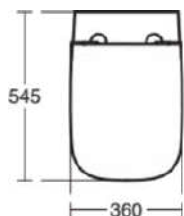

I.LIFE B

E260801

I.LIFE B | Back-to-wall bowl 355x540x400 mm in white glossy finish, CL1 full flush 3.9 - 6 l/min, horizontal outlet | CL1, CL2, RimLS+

Image & drawing

General information

Product type:	Toileting
Sub product type:	Back-to-wall bowl
Brand:	Ideal Standard
Suite name:	I.LIFE B
Designer:	Palomba Serafini Associati
Colour:	01 - White Glossy
Surface finish effect:	glossy
Height (mm):	400
Width (mm):	355
Length / Projection (mm):	540
Fixing method:	Fixing set
Net weight (kg):	26.50
EAN code:	5017830557654

Included products

TT0257919: Fixing set

Features

CL1	CL1: 3.9 - 6 l/min	CL2	CL2: 6 l/min
RimLS+	RimLS+		

Downloads

- [Spare Parts List](#)

Product standard & certifications

Additional standards:	EN 997
DoP classification:	CL1-6A/5A/4A+CL2

Product specifications

CL1 full flush max. (l):	6
CL1 full flush min. (l):	3.9
CL2 full flush max. (l):	6
Children's model:	No
Colour code:	01
Colour description:	white glossy
Concealed fixing:	No
Type of flushing:	Washdown
Disabled model:	No

I.LIFE B

E260801

I.LIFE B | Back-to-wall bowl 355x540x400 mm in white glossy finish, CL1 full flush 3.9 - 6 l/min, horizontal outlet | CL1, CL2, RimLS+

Product specifications

Material:	Ceramic
Material quality:	Vitreous china
Outlet location:	Middle
Outlet orientation:	Horizontal
Outlet visibility:	Concealed
PVD technology:	No
Position of water supply:	Rear
Raised model:	No
Surface finish effect:	glossy
Type of water supply:	Concealed
With bidet function:	No
With hygienic recess / fixed toilet seat:	No
With stench extraction:	No
Fixing method:	Fixing set
Mounting method:	Floor