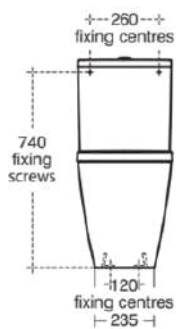

I.LIFE B

E260901

I.LIFE B | Close-coupled open bowl 355x660x400 mm in white glossy finish, horizontal outlet | RimLS+

Image & drawing

General information

Product type:	Toileting
Sub product type:	Close-coupled open bowl
Brand:	Ideal Standard
Suite name:	I.LIFE B
Designer:	Palomba Serafini Associati
Colour:	01 - White Glossy
Surface finish effect:	glossy
Height (mm):	400
Width (mm):	355
Length / Projection (mm):	660
Fixing method:	Fixing set
Net weight (kg):	27.50
EAN code:	5017830557661

WC screwed to floor using concealed brackets (supplied) and cistern screwed to wall.

Included products

TT0257919: Fixing set

Features

RimLS+

Downloads

- [Spare Parts List](#)

Product standard & certifications

Additional standards:	EN 997
DoP classification:	CL1-6A/5A/4A+CL2

Product specifications

Children's model:	No
Colour code:	01
Colour description:	white glossy
Concealed fixing:	No
Type of flushing:	Washdown
Disabled model:	No
Material:	Ceramic
Material quality:	Vitreous china
Outlet location:	Middle
Outlet orientation:	Horizontal
Outlet visibility:	Concealed
PVD technology:	No
Position of water supply:	Top