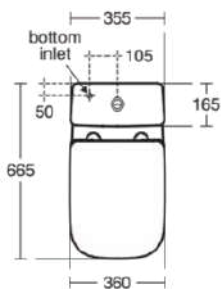

## E260901

I.LIFE B | Close-coupled open bowl 355x660x400 mm in white glossy finish, horizontal outlet | RimLS+

### General information

Product type:	Toileting
Sub product type:	Close-coupled open bowl
Brand:	Ideal Standard
Suite name:	I.LIFE B
Designer:	Palomba Serafini Associati
Colour:	01 - White Glossy
Surface finish effect:	glossy
Height (mm):	400
Width (mm):	355
Length / Projection (mm):	660
Fixing method:	Fixing set
Net weight (kg):	27.50
EAN code:	5017830557661

## I.LIFE B

**E260901**

I.LIFE B | Close-coupled open bowl 355x660x400 mm in white glossy finish, horizontal outlet | RimLS+