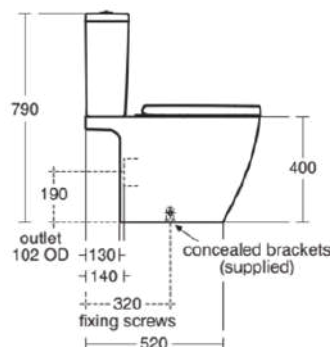

I.LIFE B

E260901

I.LIFE B | Close-coupled open bowl 355x660x400 mm in white glossy finish, horizontal outlet | RimLS+

Image & drawing

General information

Product type:	Toileting
Sub product type:	Close-coupled open bowl
Brand:	Ideal Standard
Suite name:	I.LIFE B
Designer:	Palomba Serafini Associati
Colour:	01 - White Glossy
Surface finish effect:	glossy
Height (mm):	400
Width (mm):	355
Length / Projection (mm):	660
Fixing method:	Fixing set
Net weight (kg):	27.50
EAN code:	5017830557661

WC screwed to floor using concealed brackets (supplied) and cistern screwed to wall.

Included products

TT0257919: Fixing set

Features

RimLS+

Downloads

- [Spare Parts List](#)

Product standard & certifications

Additional standards:	EN 997
DoP classification:	CL1-6A/5A/4A+CL2

Product specifications

Children's model:	No
Colour code:	01
Colour description:	white glossy
Concealed fixing:	No
Type of flushing:	Washdown
Disabled model:	No
Material:	Ceramic
Material quality:	Vitreous china
Outlet location:	Middle
Outlet orientation:	Horizontal
Outlet visibility:	Concealed
PVD technology:	No
Position of water supply:	Top