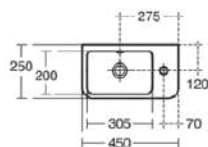

I.LIFE S

T518601

I.LIFE S | Handrinse basin 450x250x105 mm in white glossy finish, 1 tap hole, with overflow | Space saving basin

Image & drawing

Note: back surface of basin is unglazed

General information

Product type:	Washbasins
Sub product type:	Handrinse basin
Brand:	Ideal Standard
Suite name:	I.LIFE S
Designer:	Palomba Serafini Associati
Colour:	01 - White Glossy
Surface finish effect:	glossy
Height (mm):	105
Width (mm):	450
Length / Projection (mm):	250
Net weight (kg):	6.70
EAN code:	5017830557036

Product specifications

Colour code:	01
Colour description:	white glossy
Corner model:	No
Disabled model:	No
Includes a chain eye:	No
Material:	Ceramic
Material quality:	Finefireclay
Amount of tap holes for each washbasin:	1
Amount of washbasins:	1
Overflow visible:	Yes
PVD technology:	No
Support plateau:	Right
Surface finish effect:	glossy
Tap hole position:	Right
Type of overflow:	Round
With back wall:	No

I.LIFE S

T518601

I.LIFE S | Handrinse basin 450x250x105 mm in white glossy finish, 1 tap hole, with overflow | Space saving basin

Product specifications

With drain plug:	No
With overflow:	Yes
With siphon:	No
Mounting method:	Wall