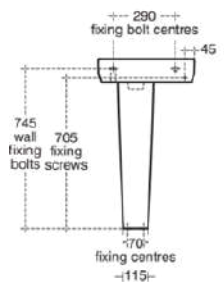

I.LIFE S

T518601

I.LIFE S | Handrinse basin 450x250x105 mm in white glossy finish, 1 tap hole, with overflow | Space saving basin

Image & drawing

Note: back surface of basin is unglazed

General information

Product type:	Washbasins
Sub product type:	Handrinse basin
Brand:	Ideal Standard
Suite name:	I.LIFE S
Designer:	Palomba Serafini Associati
Colour:	01 - White Glossy
Surface finish effect:	glossy
Height (mm):	105
Width (mm):	450
Length / Projection (mm):	250
Net weight (kg):	6.70
EAN code:	5017830557036

I.LIFE S

T518601

I.LIFE S | Handrinse basin 450x250x105 mm in white glossy finish, 1 tap hole, with overflow | Space saving basin

Product specifications

With drain plug:	No
With overflow:	Yes
With siphon:	No
Mounting method:	Wall