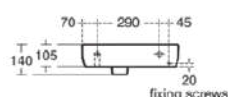

I.LIFE S

T518601

I.LIFE S | Handrinse basin 450x250x105 mm in white glossy finish, 1 tap hole, with overflow | Space saving basin

Image & drawing

Note: back surface of basin is unglazed

General information

Product type:	Washbasins
Sub product type:	Handrinse basin
Brand:	Ideal Standard
Suite name:	I.LIFE S
Designer:	Palomba Serafini Associati
Colour:	01 - White Glossy
Surface finish effect:	glossy
Height (mm):	105
Width (mm):	450
Length / Projection (mm):	250
Net weight (kg):	6.70
EAN code:	5017830557036

Product specifications

Colour code:	01
Colour description:	white glossy
Corner model:	No
Disabled model:	No
Includes a chain eye:	No
Material:	Ceramic
Material quality:	Finefireclay
Amount of tap holes for each washbasin:	1
Amount of washbasins:	1
Overflow visible:	Yes
PVD technology:	No
Support plateau:	Right
Surface finish effect:	glossy
Tap hole position:	Right
Type of overflow:	Round
With back wall:	No

I.LIFE S

T518601

I.LIFE S | Handrinse basin 450x250x105 mm in white glossy finish, 1 tap hole, with overflow | Space saving basin

Product specifications

With drain plug:	No
With overflow:	Yes
With siphon:	No
Mounting method:	Wall