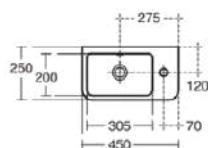

I.LIFE S

T518601

I.LIFE S | Handrinse basin 450x250x105 mm in white glossy finish, 1 tap hole, with overflow | Space saving basin

Image & drawing

Note: back surface of basin is unglazed

General information

Product type:	Washbasins
Sub product type:	Handrinse basin
Brand:	Ideal Standard
Suite name:	I.LIFE S
Designer:	Palomba Serafini Associati
Colour:	01 - White Glossy
Surface finish effect:	glossy
Height (mm):	105
Width (mm):	450
Length / Projection (mm):	250
Net weight (kg):	6.70
EAN code:	5017830557036

Product specifications

Colour code:	01
Colour description:	white glossy
Corner model:	No
Disabled model:	No
Includes a chain eye:	No
Material:	Ceramic
Material quality:	Finefireclay
Amount of tap holes for each washbasin:	1
Amount of washbasins:	1
Overflow visible:	Yes
PVD technology:	No
Support plateau:	Right
Surface finish effect:	glossy
Tap hole position:	Right
Type of overflow:	Round
With back wall:	No

I.LIFE S

T518601

I.LIFE S | Handrinse basin 450x250x105 mm in white glossy finish, 1 tap hole, with overflow | Space saving basin

Product specifications

With drain plug:	No
With overflow:	Yes
With siphon:	No
Mounting method:	Wall