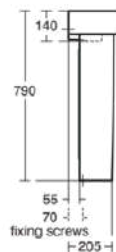

I.LIFE S

T518601

I.LIFE S | Handrinse basin 450x250x105 mm in white glossy finish, 1 tap hole, with overflow | Space saving basin

Image & drawing

Note: back surface of basin is unglazed

General information

Product type:	Washbasins
Sub product type:	Handrinse basin
Brand:	Ideal Standard
Suite name:	I.LIFE S
Designer:	Palomba Serafini Associati
Colour:	01 - White Glossy
Surface finish effect:	glossy
Height (mm):	105
Width (mm):	450
Length / Projection (mm):	250
Net weight (kg):	6.70
EAN code:	5017830557036

Product specifications

Colour code:	01
Colour description:	white glossy
Corner model:	No
Disabled model:	No
Includes a chain eye:	No
Material:	Ceramic
Material quality:	Finefireclay
Amount of tap holes for each washbasin:	1
Amount of washbasins:	1
Overflow visible:	Yes
PVD technology:	No
Support plateau:	Right
Surface finish effect:	glossy
Tap hole position:	Right
Type of overflow:	Round
With back wall:	No

I.LIFE S

T518601

I.LIFE S | Handrinse basin 450x250x105 mm in white glossy finish, 1 tap hole, with overflow | Space saving basin

Product specifications

With drain plug:	No
With overflow:	Yes
With siphon:	No
Mounting method:	Wall