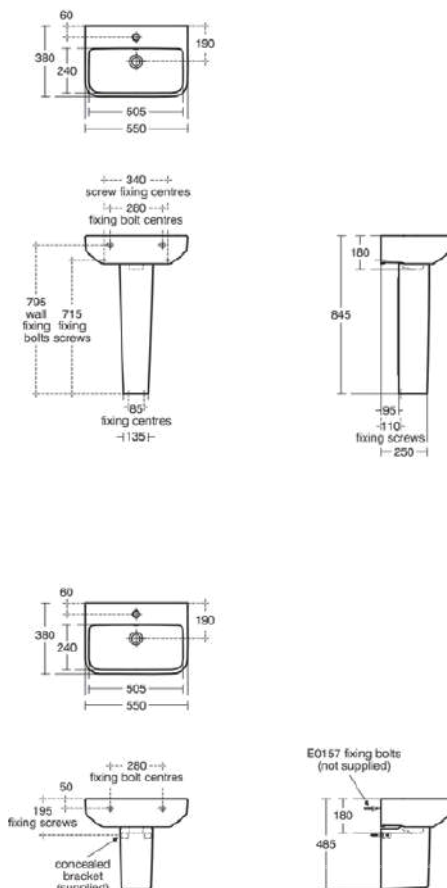

## T517801

I.LIFE S | Basin 550x380x180 mm in white glossy finish, 1 tap hole, with overflow | Space saving basin

### General information

Product type:	Washbasins
Sub product type:	Basin
Brand:	Ideal Standard
Suite name:	I.LIFE S
Designer:	Palomba Serafini Associati
Colour:	01 - White Glossy
Surface finish effect:	glossy
Height (mm):	180
Width (mm):	550
Length / Projection (mm):	380
Net weight (kg):	13.10
EAN code:	5017830557012

Washbasin fixed to countertop with securing clips provided. Joint sealed with waterproof sealant (not supplied). Basin designed to work with short projection furniture to a minimum of 210mm projection allowing 10mm gap at rear to tile down onto worktop. See furniture section for storage units for semi-countertop basins