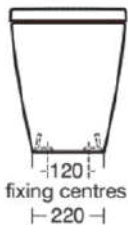

I.LIFE S

T519701

I.LIFE S | Back-to-wall bowl 360x485x400 mm in white glossy finish, CL1 full flush 3.9 - 6 l/min, horizontal outlet | CL1, CL2, RimLS+

Image & drawing

General information

Product type:	Toileting
Sub product type:	Back-to-wall bowl
Brand:	Ideal Standard
Suite name:	I.LIFE S
Designer:	Palomba Serafini Associati
Colour:	01 - White Glossy
Surface finish effect:	glossy
Height (mm):	400
Width (mm):	360
Length / Projection (mm):	485
Fixing method:	Fixing set
Net weight (kg):	23.20
EAN code:	5017830557067

WC pan screwed to floor using concealed brackets (supplied). Can be used with Concept Space, Concept Air and Tempo furniture WC units. Oleas, Solea, Altes & Symfo are compatible with Prosys cisterns only. Please see flushplate section for full finish/colour options.

Included products

TT0257919: Fixing set

Features

CL1	CL1: 3.9 - 6 l/min	CL2	CL2: 6 l/min
	RimLS+		

Downloads

- [Spare Parts List](#)

Product standard & certifications

Additional standards:	EN 997
DoP classification:	CL1-6A/5A/4A+CL2