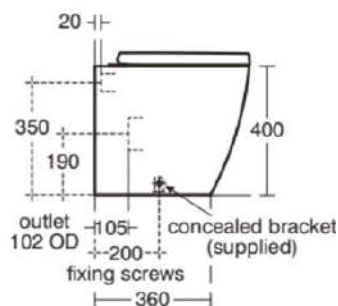

I.LIFE S

T519701

I.LIFE S | Back-to-wall bowl 360x485x400 mm in white glossy finish, CL1 full flush 3.9 - 6 l/min, horizontal outlet | CL1, CL2, RimLS+

Image & drawing

General information

Product type:	Toileting
Sub product type:	Back-to-wall bowl
Brand:	Ideal Standard
Suite name:	I.LIFE S
Designer:	Palomba Serafini Associati
Colour:	01 - White Glossy
Surface finish effect:	glossy
Height (mm):	400
Width (mm):	360
Length / Projection (mm):	485
Fixing method:	Fixing set
Net weight (kg):	23.20
EAN code:	5017830557067

Included products

TT0257919: Fixing set

Features

CL1	CL1: 3.9 - 6 l/min	CL2	CL2: 6 l/min
	RimLS+		

Downloads

- [Spare Parts List](#)

Product standard & certifications

Additional standards:	EN 997
DoP classification:	CL1-6A/5A/4A+CL2

Product specifications

CL1 full flush max. (l):	6
CL1 full flush min. (l):	3.9
CL2 full flush max. (l):	6
Children's model:	No
Colour code:	01
Colour description:	white glossy
Concealed fixing:	No
Type of flushing:	Washdown
Disabled model:	No

I.LIFE S

T519701

I.LIFE S | Back-to-wall bowl 360x485x400 mm in white glossy finish, CL1 full flush 3.9 - 6 l/min, horizontal outlet | CL1, CL2, RimLS+

Product specifications

Material:	Ceramic
Material quality:	Vitreous china
Outlet location:	Middle
Outlet orientation:	Horizontal
Outlet visibility:	Concealed
PVD technology:	No
Position of water supply:	Rear
Raised model:	No
Surface finish effect:	glossy
Type of water supply:	Concealed
With bidet function:	No
With hygienic recess / fixed toilet seat:	No
With stench extraction:	No
Fixing method:	Fixing set
Mounting method:	Floor