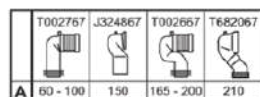

I.LIFE S

T459701

I.LIFE S | Close-coupled back-to-wall bowl 360x605x400 mm in white glossy finish, horizontal outlet | RimLS+

Image & drawing

General information

Product type:	Toileting
Sub product type:	Close-coupled back-to-wall bowl
Brand:	Ideal Standard
Suite name:	I.LIFE S
Designer:	Palomba Serafini Associati
Colour:	01 - White Glossy
Surface finish effect:	glossy
Height (mm):	400
Width (mm):	360
Length / Projection (mm):	605
Fixing method:	Fixing set
Net weight (kg):	27.20
EAN code:	8014140491798

WC screwed to floor using concealed brackets (supplied) and cistern screwed to wall

Included products

TT0257919: Fixing set

Features

RimLS+

Downloads

- [Spare Parts List](#)

Product standard & certifications

Additional standards:	EN 997
DoP classification:	CL1-6/5/4-VR II+CL2

Product specifications

Children's model:	No
Colour code:	01
Colour description:	white glossy
Concealed fixing:	No
Type of flushing:	Washdown
Material:	Ceramic
Material quality:	Vitreous china
Outlet orientation:	Horizontal
PVD technology:	No
Position of water supply:	Depends on toilet cistern
Raised model:	No
Surface finish effect:	glossy
With bidet function:	No