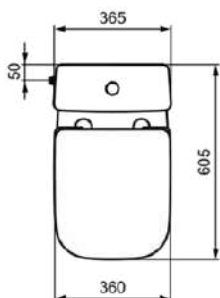

I.LIFE S

T459701

I.LIFE S | Close-coupled back-to-wall bowl 360x605x400 mm in white glossy finish, horizontal outlet | RimLS+

Image & drawing

General information

Product type:	Toileting
Sub product type:	Close-coupled back-to-wall bowl
Brand:	Ideal Standard
Suite name:	I.LIFE S
Designer:	Palomba Serafini Associati
Colour:	01 - White Glossy
Surface finish effect:	glossy
Height (mm):	400
Width (mm):	360
Length / Projection (mm):	605
Fixing method:	Fixing set
Net weight (kg):	27.20
EAN code:	8014140491798

WC screwed to floor using concealed brackets (supplied) and cistern screwed to wall

Included products

TT0257919: Fixing set

Features

RimLS+

Downloads

- [Spare Parts List](#)

Product standard & certifications

Additional standards:	EN 997
DoP classification:	CL1-6/5/4-VR II+CL2

Product specifications

Children's model:	No
Colour code:	01
Colour description:	white glossy
Concealed fixing:	No
Type of flushing:	Washdown
Material:	Ceramic
Material quality:	Vitreous china
Outlet orientation:	Horizontal
PVD technology:	No
Position of water supply:	Depends on toilet cistern
Raised model:	No
Surface finish effect:	glossy
With bidet function:	No

I.LIFE S

T459701

I.LIFE S | Close-coupled back-to-wall bowl 360x605x400 mm in white glossy finish, horizontal outlet | RimLS+

Product specifications

With hygienic recess / fixed toilet seat:	No
With stench extraction:	No
Fixing method:	Fixing set
Mounting method:	Floor