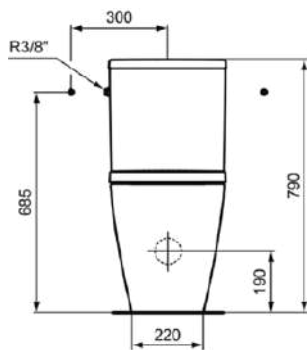

I.LIFE S

T459701

I.LIFE S | Close-coupled back-to-wall bowl 360x605x400 mm in white glossy finish, horizontal outlet | RimLS+

Image & drawing

General information

Product type:	Toileting
Sub product type:	Close-coupled back-to-wall bowl
Brand:	Ideal Standard
Suite name:	I.LIFE S
Designer:	Palomba Serafini Associati
Colour:	01 - White Glossy
Surface finish effect:	glossy
Height (mm):	400
Width (mm):	360
Length / Projection (mm):	605
Fixing method:	Fixing set
Net weight (kg):	27.20
EAN code:	8014140491798

WC screwed to floor using concealed brackets (supplied) and cistern screwed to wall

Included products

TT0257919: Fixing set

Features

RimLS+

Downloads

- [Spare Parts List](#)

Product standard & certifications

Additional standards:	EN 997
DoP classification:	CL1-6/5/4-VR II+CL2

Product specifications

Children's model:	No
Colour code:	01
Colour description:	white glossy
Concealed fixing:	No
Type of flushing:	Washdown
Material:	Ceramic
Material quality:	Vitreous china
Outlet orientation:	Horizontal
PVD technology:	No
Position of water supply:	Depends on toilet cistern
Raised model:	No
Surface finish effect:	glossy
With bidet function:	No

I.LIFE S

T459701

I.LIFE S | Close-coupled back-to-wall bowl 360x605x400 mm in white glossy finish, horizontal outlet | RimLS+

Product specifications

With hygienic recess / fixed toilet seat:	No
With stench extraction:	No
Fixing method:	Fixing set
Mounting method:	Floor