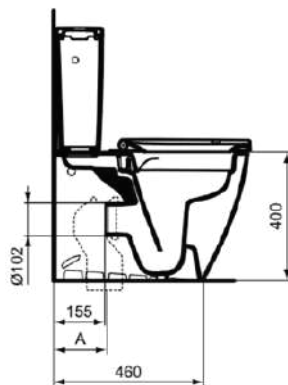

I.LIFE S

T459701

I.LIFE S | Close-coupled back-to-wall bowl 360x605x400 mm in white glossy finish, horizontal outlet | RimLS+

Image & drawing

General information

Product type:	Toileting
Sub product type:	Close-coupled back-to-wall bowl
Brand:	Ideal Standard
Suite name:	I.LIFE S
Designer:	Palomba Serafini Associati
Colour:	01 - White Glossy
Surface finish effect:	glossy
Height (mm):	400
Width (mm):	360
Length / Projection (mm):	605
Fixing method:	Fixing set
Net weight (kg):	27.20
EAN code:	8014140491798

WC screwed to floor using concealed brackets (supplied) and cistern screwed to wall

Included products

TT0257919: Fixing set

Features

RimLS+

Downloads

- [Spare Parts List](#)

Product standard & certifications

Additional standards:	EN 997
DoP classification:	CL1-6/5/4-VR II+CL2

Product specifications

Children's model:	No
Colour code:	01
Colour description:	white glossy
Concealed fixing:	No
Type of flushing:	Washdown
Material:	Ceramic
Material quality:	Vitreous china
Outlet orientation:	Horizontal
PVD technology:	No
Position of water supply:	Depends on toilet cistern
Raised model:	No
Surface finish effect:	glossy
With bidet function:	No

I.LIFE S

T459701

I.LIFE S | Close-coupled back-to-wall bowl 360x605x400 mm in white glossy finish, horizontal outlet | RimLS+

Product specifications

With hygienic recess / fixed toilet seat:	No
With stench extraction:	No
Fixing method:	Fixing set
Mounting method:	Floor