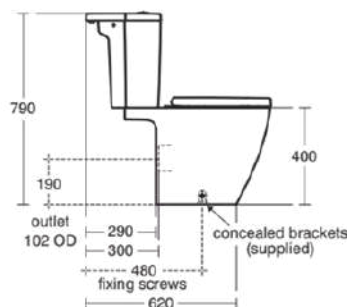

I.LIFE S

E249301

I.LIFE S | Toilet cistern 365x290x390 mm, mechanic in white glossy finish | Corner model

Image & drawing

General information

Product type:	Toileting
Sub product type:	Toilet cistern
Brand:	Ideal Standard
Suite name:	I.LIFE S
Designer:	Palomba Serafini Associati
Colour:	01 - White Glossy
Surface finish effect:	glossy
Height (mm):	390
Width (mm):	365
Length / Projection (mm):	290
Fixing method:	Fixing set
Net weight (kg):	14.50
EAN code:	5017830556237

Features

Corner model

Downloads

- [• Installation Guide](#)
- [• Spare Parts List](#)

Product standard & certifications

Additional standards:	EN 14055
DoP classification:	CL2

Product specifications

Cistern position:	Close coupled
Colour code:	01
Colour description:	white glossy
Concealed fixing:	Yes
Corner model:	Yes
Flushing options:	2 volumes
Full flush (l):	6
Half flush (l):	4
Material:	Ceramic
Material quality:	Vitreous china
Operating method:	Push button
PVD technology:	No
Position of water supply:	Bottom
Surface finish effect:	glossy
Type of actuation:	Mechanic
Fixing method:	Fixing set
Mounting method:	Close-coupled