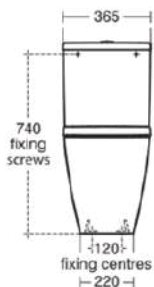

I.LIFE S

E249301

I.LIFE S | Toilet cistern 365x290x390 mm, mechanic in white glossy finish | Corner model

Image & drawing

General information

Product type:	Toileting
Sub product type:	Toilet cistern
Brand:	Ideal Standard
Suite name:	I.LIFE S
Designer:	Palomba Serafini Associati
Colour:	01 - White Glossy
Surface finish effect:	glossy
Height (mm):	390
Width (mm):	365
Length / Projection (mm):	290
Fixing method:	Fixing set
Net weight (kg):	14.50
EAN code:	5017830556237

Features

Corner model

Downloads

- [• Installation Guide](#)
- [• Spare Parts List](#)

Product standard & certifications

Additional standards:	EN 14055
DoP classification:	CL2

Product specifications

Cistern position:	Close coupled
Colour code:	01
Colour description:	white glossy
Concealed fixing:	Yes
Corner model:	Yes
Flushing options:	2 volumes
Full flush (l):	6
Half flush (l):	4
Material:	Ceramic
Material quality:	Vitreous china
Operating method:	Push button
PVD technology:	No
Position of water supply:	Bottom
Surface finish effect:	glossy
Type of actuation:	Mechanic
Fixing method:	Fixing set
Mounting method:	Close-coupled