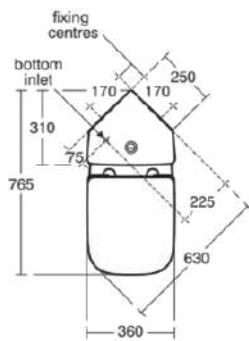

I.LIFE S

E249301

I.LIFE S | Toilet cistern 365x290x390 mm, mechanic in white glossy finish | Corner model

Image & drawing

General information

Product type:	Toileting
Sub product type:	Toilet cistern
Brand:	Ideal Standard
Suite name:	I.LIFE S
Designer:	Palomba Serafini Associati
Colour:	01 - White Glossy
Surface finish effect:	glossy
Height (mm):	390
Width (mm):	365
Length / Projection (mm):	290
Fixing method:	Fixing set
Net weight (kg):	14.50
EAN code:	5017830556237

Features

Corner model

Downloads

- [• Installation Guide](#)
- [• Spare Parts List](#)

Product standard & certifications

Additional standards:	EN 14055
DoP classification:	CL2

Product specifications

Cistern position:	Close coupled
Colour code:	01
Colour description:	white glossy
Concealed fixing:	Yes
Corner model:	Yes
Flushing options:	2 volumes
Full flush (l):	6
Half flush (l):	4
Material:	Ceramic
Material quality:	Vitreous china
Operating method:	Push button
PVD technology:	No
Position of water supply:	Bottom
Surface finish effect:	glossy
Type of actuation:	Mechanic
Fixing method:	Fixing set
Mounting method:	Close-coupled