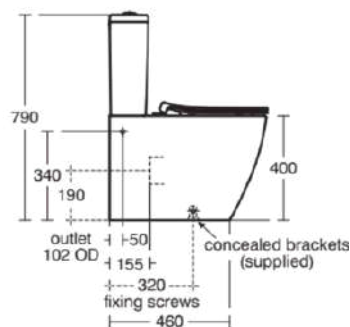

I.LIFE S

E249101

I.LIFE S | Toilet cistern 365x150x390 mm, mechanic in white glossy finish | 6/4 L dual flush

Image & drawing

General information

Product type:	Toileting
Sub product type:	Toilet cistern
Brand:	Ideal Standard
Suite name:	I.LIFE S
Designer:	Palomba Serafini Associati
Colour:	01 - White Glossy
Surface finish effect:	glossy
Height (mm):	390
Width (mm):	365
Length / Projection (mm):	150
Fixing method:	Fixing set
Net weight (kg):	11.22
EAN code:	5017830556015

Features

6/4 L dual flush

Downloads

- [Installation Guide](#)
- [Spare Parts List](#)

Product standard & certifications

Additional standards:	EN 14055
DoP classification:	CL2

Product specifications

Cistern position:	Close coupled
Colour code:	01
Colour description:	white glossy
Concealed fixing:	Yes
Corner model:	No
Flushing options:	2 volumes
Full flush (l):	6
Half flush (l):	4
Material:	Ceramic
Material quality:	Vitreous china
Operating method:	Push button
PVD technology:	No
Position of water supply:	Bottom
Surface finish effect:	glossy
Type of actuation:	Mechanic
Fixing method:	Fixing set
Mounting method:	Close-coupled