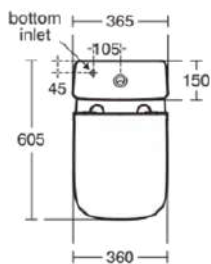

I.LIFE S

E249101

I.LIFE S | Toilet cistern 365x150x390 mm, mechanic in white glossy finish | 6/4 L dual flush

Image & drawing

General information

Product type:	Toileting
Sub product type:	Toilet cistern
Brand:	Ideal Standard
Suite name:	I.LIFE S
Designer:	Palomba Serafini Associati
Colour:	01 - White Glossy
Surface finish effect:	glossy
Height (mm):	390
Width (mm):	365
Length / Projection (mm):	150
Fixing method:	Fixing set
Net weight (kg):	11.22
EAN code:	5017830556015

Features

6/4 L dual flush

Downloads

- [Installation Guide](#)
- [Spare Parts List](#)

Product standard & certifications

Additional standards:	EN 14055
DoP classification:	CL2

Product specifications

Cistern position:	Close coupled
Colour code:	01
Colour description:	white glossy
Concealed fixing:	Yes
Corner model:	No
Flushing options:	2 volumes
Full flush (l):	6
Half flush (l):	4
Material:	Ceramic
Material quality:	Vitreous china
Operating method:	Push button
PVD technology:	No
Position of water supply:	Bottom
Surface finish effect:	glossy
Type of actuation:	Mechanic
Fixing method:	Fixing set
Mounting method:	Close-coupled