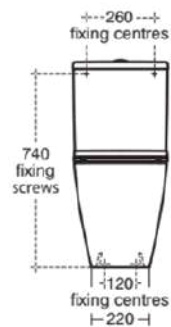

I.LIFE S

E249101

I.LIFE S | Toilet cistern 365x150x390 mm, mechanic in white glossy finish | 6/4 L dual flush

Image & drawing

General information

Product type:	Toileting
Sub product type:	Toilet cistern
Brand:	Ideal Standard
Suite name:	I.LIFE S
Designer:	Palomba Serafini Associati
Colour:	01 - White Glossy
Surface finish effect:	glossy
Height (mm):	390
Width (mm):	365
Length / Projection (mm):	150
Fixing method:	Fixing set
Net weight (kg):	11.22
EAN code:	5017830556015

Features

6/4 L dual flush

Downloads

- [Installation Guide](#)
- [Spare Parts List](#)

Product standard & certifications

Additional standards:	EN 14055
DoP classification:	CL2

Product specifications

Cistern position:	Close coupled
Colour code:	01
Colour description:	white glossy
Concealed fixing:	Yes
Corner model:	No
Flushing options:	2 volumes
Full flush (l):	6
Half flush (l):	4
Material:	Ceramic
Material quality:	Vitreous china
Operating method:	Push button
PVD technology:	No
Position of water supply:	Bottom
Surface finish effect:	glossy
Type of actuation:	Mechanic
Fixing method:	Fixing set
Mounting method:	Close-coupled