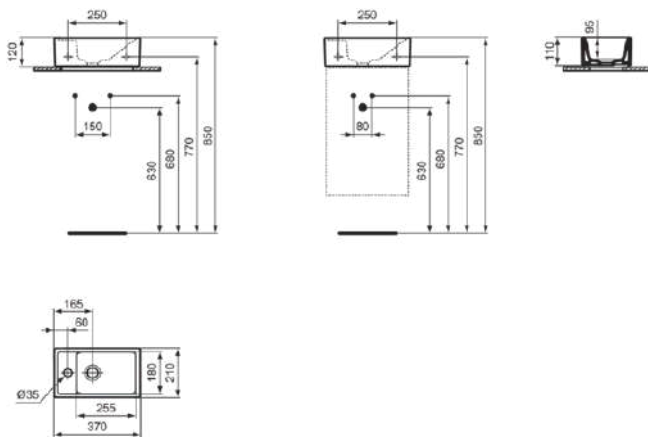

I.LIFE S

E211301

I.LIFE S | Handrinse basin 370x210x120 mm in white glossy finish, 1 tap hole, without overflow | Space saving basin

Image & drawing

General information

Product type:	Washbasins
Sub product type:	Handrinse basin
Brand:	Ideal Standard
Suite name:	I.LIFE S
Designer:	Ideal Standard
Colour:	01 - White Glossy
Surface finish effect:	glossy
Height (mm):	120
Width (mm):	370
Length / Projection (mm):	210
Fixing method:	Fixing bolts
Net weight (kg):	6.20
EAN code:	5017830543930

Washbasin wall mounted using E0157 wall fixing set (not supplied).

Features

Space saving basin

Downloads

- [EPD](#)

Product standard & certifications

Additional standards:	EN 14688
DoP classification:	CL 00

Product specifications

Colour code:	01
Colour description:	white glossy
Corner model:	No
Disabled model:	No
Includes a chain eye:	No
Material:	Ceramic
Material quality:	Finefireclay
Amount of tap holes for each washbasin:	1
Amount of washbasins:	1
Overflow visible:	No
PVD technology:	No
Space-saving model:	Yes
Support plateau:	Left
Surface finish effect:	glossy
Tap hole position:	Left
With back wall:	No

I.LIFE S

E211301

I.LIFE S | Handrinse basin 370x210x120 mm in white glossy finish, 1 tap hole, without overflow
| Space saving basin

Product specifications

With drain plug:	No
With overflow:	No
With siphon:	No
Fixing method:	Fixing bolts
Mounting method:	Wall