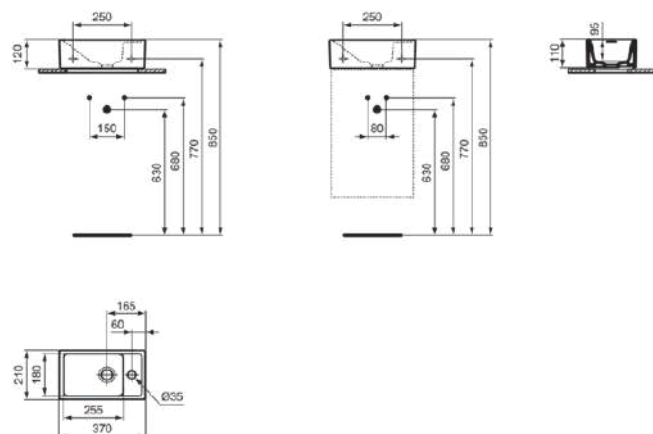

I.LIFE S

E211201

I.LIFE S | Handrinse basin 370x210x120 mm in white glossy finish, 1 tap hole, without overflow | Space saving basin

Image & drawing

General information

Product type:	Washbasins
Sub product type:	Handrinse basin
Brand:	Ideal Standard
Suite name:	I.LIFE S
Designer:	Ideal Standard
Colour:	01 - White Glossy
Surface finish effect:	glossy
Height (mm):	120
Width (mm):	370
Length / Projection (mm):	210
Fixing method:	Fixing bolts
Net weight (kg):	6.20
EAN code:	5017830543923

Washbasin wall mounted using E0157 wall fixing set (not supplied).

Features

Space saving basin

Downloads

- EPD

Product standard & certifications

Additional standards:	EN 14688
DoP classification:	CL 00

Product specifications

Colour code:	01
Colour description:	white glossy
Corner model:	No
Disabled model:	No
Includes a chain eye:	No
Material:	Ceramic
Material quality:	Finefireclay
Amount of tap holes for each washbasin:	1
Amount of washbasins:	1
Overflow visible:	No
PVD technology:	No
Space-saving model:	Yes
Support plateau:	Left
Surface finish effect:	glossy
Tap hole position:	Right
With back wall:	No

I.LIFE S

E211201

I.LIFE S | Handrinse basin 370x210x120 mm in white glossy finish, 1 tap hole, without overflow
| Space saving basin

Product specifications

With drain plug:	No
With overflow:	No
With siphon:	No
Fixing method:	Fixing bolts
Mounting method:	Wall