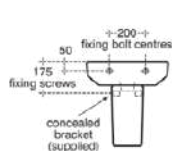

I.LIFE S

T519601

I.LIFE S | Semi-pedestal 170x265x340 mm in white glossy finish

Image & drawing

General information

Product type:	Pedestals
Sub product type:	Semi-pedestal
Brand:	Ideal Standard
Suite name:	I.LIFE S
Designer:	Ideal Standard
Colour:	01 - White Glossy
Surface finish effect:	glossy
Height (mm):	340
Width (mm):	170
Length / Projection (mm):	265
Fixing method:	Fixing set
Net weight (kg):	6.10
EAN code:	5017830557050

Included products

TT0257919: Fixing set

Downloads

- [Spare Parts List](#)

Product specifications

Colour code:	01
Colour description:	white glossy
Material:	Ceramic
Material quality:	Finefireclay
PVD technology:	No
Surface finish effect:	glossy
Fixing method:	Fixing set
Mounting method:	Wall