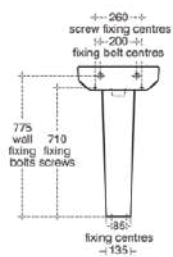

I.LIFE S

T519601

I.LIFE S | Semi-pedestal 170x265x340 mm in white glossy finish

Image & drawing

General information

Product type:	Pedestals
Sub product type:	Semi-pedestal
Brand:	Ideal Standard
Suite name:	I.LIFE S
Designer:	Ideal Standard
Colour:	01 - White Glossy
Surface finish effect:	glossy
Height (mm):	340
Width (mm):	170
Length / Projection (mm):	265
Fixing method:	Fixing set
Net weight (kg):	6.10
EAN code:	5017830557050

Included products

TT0257919: Fixing set

Downloads

- [Spare Parts List](#)

Product specifications

Colour code:	01
Colour description:	white glossy
Material:	Ceramic
Material quality:	Finefireclay
PVD technology:	No
Surface finish effect:	glossy
Fixing method:	Fixing set
Mounting method:	Wall