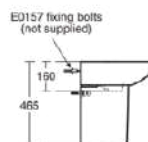

I.LIFE S

T519601

I.LIFE S | Semi-pedestal 170x265x340 mm in white glossy finish

Image & drawing

General information

Product type:	Pedestals
Sub product type:	Semi-pedestal
Brand:	Ideal Standard
Suite name:	I.LIFE S
Designer:	Ideal Standard
Colour:	01 - White Glossy
Surface finish effect:	glossy
Height (mm):	340
Width (mm):	170
Length / Projection (mm):	265
Fixing method:	Fixing set
Net weight (kg):	6.10
EAN code:	5017830557050

Included products

TT0257919: Fixing set

Downloads

- [Spare Parts List](#)

Product specifications

Colour code:	01
Colour description:	white glossy
Material:	Ceramic
Material quality:	Finefireclay
PVD technology:	No
Surface finish effect:	glossy
Fixing method:	Fixing set
Mounting method:	Wall