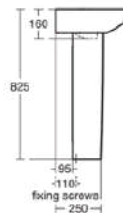

I.LIFE S

T519601

I.LIFE S | Semi-pedestal 170x265x340 mm in white glossy finish

Image & drawing

General information

Product type:	Pedestals
Sub product type:	Semi-pedestal
Brand:	Ideal Standard
Suite name:	I.LIFE S
Designer:	Ideal Standard
Colour:	01 - White Glossy
Surface finish effect:	glossy
Height (mm):	340
Width (mm):	170
Length / Projection (mm):	265
Fixing method:	Fixing set
Net weight (kg):	6.10
EAN code:	5017830557050

Included products

TT0257919: Fixing set

Downloads

- [Spare Parts List](#)

Product specifications

Colour code:	01
Colour description:	white glossy
Material:	Ceramic
Material quality:	Finefireclay
PVD technology:	No
Surface finish effect:	glossy
Fixing method:	Fixing set
Mounting method:	Wall