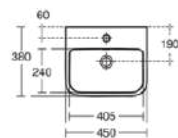

I.LIFE S

T519601

I.LIFE S | Semi-pedestal 170x265x340 mm in white glossy finish

Image & drawing

General information

Product type:	Pedestals
Sub product type:	Semi-pedestal
Brand:	Ideal Standard
Suite name:	I.LIFE S
Designer:	Ideal Standard
Colour:	01 - White Glossy
Surface finish effect:	glossy
Height (mm):	340
Width (mm):	170
Length / Projection (mm):	265
Fixing method:	Fixing set
Net weight (kg):	6.10
EAN code:	5017830557050

Included products

TT0257919: Fixing set

Downloads

- [Spare Parts List](#)

Product specifications

Colour code:	01
Colour description:	white glossy
Material:	Ceramic
Material quality:	Finefireclay
PVD technology:	No
Surface finish effect:	glossy
Fixing method:	Fixing set
Mounting method:	Wall