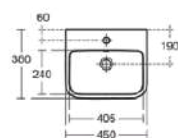

I.LIFE S

T519601

I.LIFE S | Semi-pedestal 170x265x340 mm in white glossy finish

Image & drawing

General information

Product type:	Pedestals
Sub product type:	Semi-pedestal
Brand:	Ideal Standard
Suite name:	I.LIFE S
Designer:	Ideal Standard
Colour:	01 - White Glossy
Surface finish effect:	glossy
Height (mm):	340
Width (mm):	170
Length / Projection (mm):	265
Fixing method:	Fixing set
Net weight (kg):	6.10
EAN code:	5017830557050

Included products

TT0257919: Fixing set

Downloads

- [Spare Parts List](#)

Product specifications

Colour code:	01
Colour description:	white glossy
Material:	Ceramic
Material quality:	Finefireclay
PVD technology:	No
Surface finish effect:	glossy
Fixing method:	Fixing set
Mounting method:	Wall