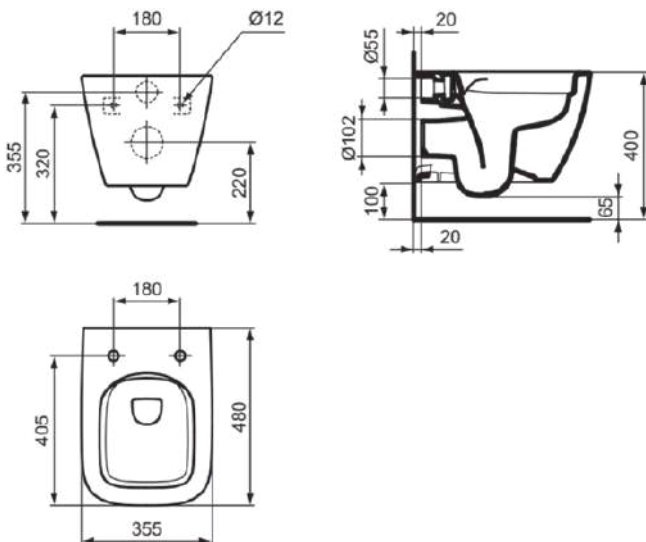

I.LIFE S

T459201

I.LIFE S | Wall-hung bowl 355x480x335 mm in white glossy finish, CL1 full flush 3.9 - 6 l/min, horizontal outlet | CL1, CL2, EasyFix+, RimLS+, Space saving WC

Image & drawing

General information

Product type:	Toileting
Sub product type:	Wall-hung bowl
Brand:	Ideal Standard
Suite name:	I.LIFE S
Designer:	Palomba Serafini Associati
Colour:	01 - White Glossy
Surface finish effect:	glossy
Height (mm):	335
Width (mm):	355
Length / Projection (mm):	480
Fixing method:	EasyFix+
Net weight (kg):	21.14
EAN code:	8014140491729

Product specifications

CL1 full flush max. (l):	6
CL1 full flush min. (l):	3.9
CL2 full flush max. (l):	6
Children's model:	No
Colour code:	01
Colour description:	white glossy
Concealed fixing:	Yes
Type of flushing:	Washdown
Disabled model:	No

I.LIFE S

T459201

I.LIFE S | Wall-hung bowl 355x480x335 mm in white glossy finish, CL1 full flush 3.9 - 6 l/min, horizontal outlet | CL1, CL2, EasyFix+, RimLS+, Space saving WC

Product specifications

Material:	Ceramic
Material quality:	Vitreous china
Outlet location:	Middle
Outlet orientation:	Horizontal
Outlet visibility:	Concealed
PVD technology:	No
Position of water supply:	Rear
Raised model:	No
Surface finish effect:	glossy
Type of water supply:	Concealed
With bidet function:	No
With hygienic recess / fixed toilet seat:	No
With stench extraction:	No
Fixing method:	EasyFix+
Mounting method:	Wall