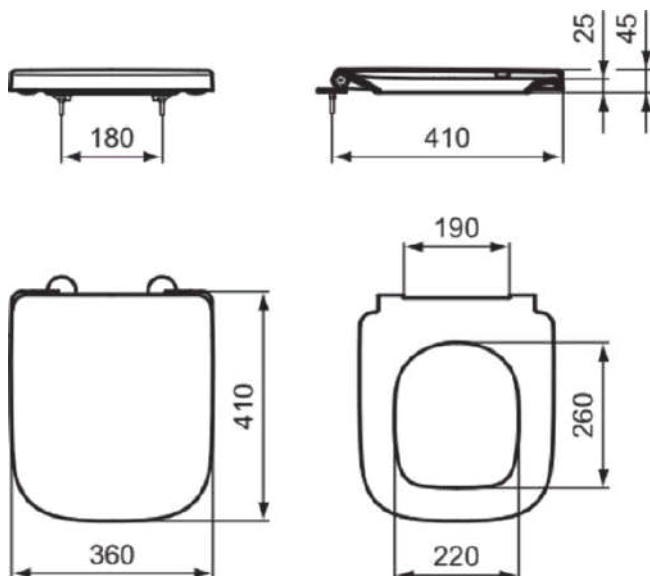

I.LIFE S

T473701

I.LIFE S | Wrapover seat 360x410x45 mm in white glossy finish | Soft close seat

Image & drawing

General information

Product type:	Toilet seats
Sub product type:	Wrapover seat
Brand:	Ideal Standard
Suite name:	I.LIFE S
Designer:	Palomba Serafini Associati
Colour:	01 - White Glossy
Surface finish effect:	glossy
Height (mm):	45
Width (mm):	360
Length / Projection (mm):	410
Fixing method:	Hinge set
Net weight (kg):	1.80
EAN code:	8014140491453

Features

Soft close seat

Downloads

- [Installation Guide](#)
- [Spare Parts List](#)

Product specifications

Anti-theft protection:	No
Closing function:	Soft close
Colour code:	01
Colour description:	white glossy
Continuous hinge pin:	No
Fixation location:	Top
For universal toilet bowl:	No
Hinge material:	Stainless steel
Material:	Plastic
Material quality:	Duroplast
PVD technology:	No
Quick release option:	Yes
Slim looking:	No
Surface finish effect:	glossy
With hygienic recess / fixed toilet seat:	No
With motif / icon:	No