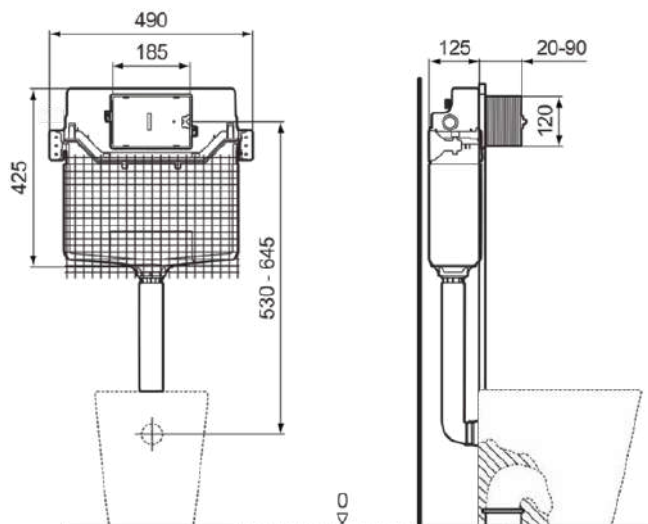

PROSYS

R031767

PROSYS | Concealed cistern 490x125x425 mm, mechanic in neutral finish | WRAS

Image & drawing

General information

| | |
|---------------------------|------------------------|
| Product type: | Pre-wall installations |
| Sub product type: | Concealed cistern |
| Brand: | Ideal Standard |
| Suite name: | PROSYS |
| Colour: | 67 - Neutral |
| Surface finish effect: | matt |
| Height (mm): | 425 - 1085 |
| Width (mm): | 490 |
| Length / Projection (mm): | 125 |
| Fixing method: | Hanger |
| Net weight (kg): | 2.92 |
| EAN code: | 5017830550037 |

Suitable for use with BTW & Wall hung WC bowls at 6/4 or 4.5/3 litre dual flush. For use with Oleas and Septa Pro mechanical flushplates or Altes/Symfo or Septa Pro electronic plates with the appropriate conversion kit.

Product specifications

| | |
|---------------------------------------|-----------|
| Adjustable flush volume: | Yes |
| Adjustable leg brakes: | No |
| Adjustable toilet height: | No |
| Colour code: | 67 |
| Colour description: | neutral |
| Flushing options: | 2 volumes |
| Location of flush plate: | Front |
| Material of concealed cistern: | Plastic |
| Amount of water connection positions: | 2 |
| PVD technology: | No |
| Pre-set flush volume (l): | 6 |
| Silent filling process: | Yes |
| Smart Flush compatible: | Yes |