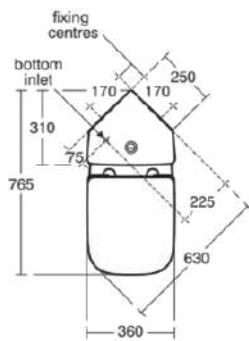

I.LIFE S

T519801

I.LIFE S | Close-coupled open bowl 360x600x400 mm in white glossy finish, horizontal outlet | RimLS+

Image & drawing

General information

Product type:	Toileting
Sub product type:	Close-coupled open bowl
Brand:	Ideal Standard
Suite name:	I.LIFE S
Designer:	Palomba Serafini Associati
Colour:	01 - White Glossy
Surface finish effect:	glossy
Height (mm):	400
Width (mm):	360
Length / Projection (mm):	600
Fixing method:	Fixing set
Net weight (kg):	23.20
EAN code:	5017830557074

WC screwed to floor using concealed bracket (supplied) and cistern screwed to wall

Included products

TT0257919: Fixing set

Features

RimLS+

Downloads

- [Spare Parts List](#)

Product standard & certifications

Additional standards:	EN 997
DoP classification:	CL1-6/5-VR II+CL2

Product specifications

Children's model:	No
Colour code:	01
Colour description:	white glossy
Concealed fixing:	No
Type of flushing:	Washdown
Disabled model:	No
Material:	Ceramic
Material quality:	Vitreous china
Outlet location:	Middle
Outlet orientation:	Horizontal
Outlet visibility:	Concealed
PVD technology:	No
Position of water supply:	Top

I.LIFE S

T519801

I.LIFE S | Close-coupled open bowl 360x600x400 mm in white glossy finish, horizontal outlet | RimLS+

Product specifications

Raised model:	No
Surface finish effect:	glossy
With bidet function:	No
With hygienic recess / fixed toilet seat:	No
With stench extraction:	No
Fixing method:	Fixing set
Mounting method:	Floor