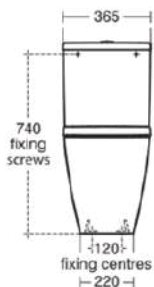

I.LIFE S

T519801

I.LIFE S | Close-coupled open bowl 360x600x400 mm in white glossy finish, horizontal outlet | RimLS+

Image & drawing

General information

Product type:	Toileting
Sub product type:	Close-coupled open bowl
Brand:	Ideal Standard
Suite name:	I.LIFE S
Designer:	Palomba Serafini Associati
Colour:	01 - White Glossy
Surface finish effect:	glossy
Height (mm):	400
Width (mm):	360
Length / Projection (mm):	600
Fixing method:	Fixing set
Net weight (kg):	23.20
EAN code:	5017830557074

WC screwed to floor using concealed bracket (supplied) and cistern screwed to wall

Included products

TT0257919: Fixing set

Features

RimLS+

Downloads

- [Spare Parts List](#)

Product standard & certifications

Additional standards:	EN 997
DoP classification:	CL1-6/5-VR II+CL2

Product specifications

Children's model:	No
Colour code:	01
Colour description:	white glossy
Concealed fixing:	No
Type of flushing:	Washdown
Disabled model:	No
Material:	Ceramic
Material quality:	Vitreous china
Outlet location:	Middle
Outlet orientation:	Horizontal
Outlet visibility:	Concealed
PVD technology:	No
Position of water supply:	Top

I.LIFE S

T519801

I.LIFE S | Close-coupled open bowl 360x600x400 mm in white glossy finish, horizontal outlet | RimLS+

Product specifications

Raised model:	No
Surface finish effect:	glossy
With bidet function:	No
With hygienic recess / fixed toilet seat:	No
With stench extraction:	No
Fixing method:	Fixing set
Mounting method:	Floor