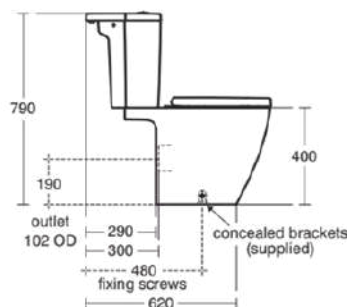

I.LIFE S

T519801

I.LIFE S | Close-coupled open bowl 360x600x400 mm in white glossy finish, horizontal outlet | RimLS+

Image & drawing

General information

Product type:	Toileting
Sub product type:	Close-coupled open bowl
Brand:	Ideal Standard
Suite name:	I.LIFE S
Designer:	Palomba Serafini Associati
Colour:	01 - White Glossy
Surface finish effect:	glossy
Height (mm):	400
Width (mm):	360
Length / Projection (mm):	600
Fixing method:	Fixing set
Net weight (kg):	23.20
EAN code:	5017830557074

WC screwed to floor using concealed bracket (supplied) and cistern screwed to wall

Included products

TT0257919: Fixing set

Features

RimLS+

Downloads

- [Spare Parts List](#)

Product standard & certifications

Additional standards:	EN 997
DoP classification:	CL1-6/5-VR II+CL2

Product specifications

Children's model:	No
Colour code:	01
Colour description:	white glossy
Concealed fixing:	No
Type of flushing:	Washdown
Disabled model:	No
Material:	Ceramic
Material quality:	Vitreous china
Outlet location:	Middle
Outlet orientation:	Horizontal
Outlet visibility:	Concealed
PVD technology:	No
Position of water supply:	Top

I.LIFE S

T519801

I.LIFE S | Close-coupled open bowl 360x600x400 mm in white glossy finish, horizontal outlet | RimLS+

Product specifications

Raised model:	No
Surface finish effect:	glossy
With bidet function:	No
With hygienic recess / fixed toilet seat:	No
With stench extraction:	No
Fixing method:	Fixing set
Mounting method:	Floor