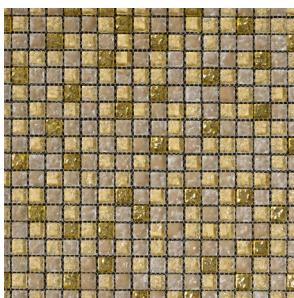

Pearl

Size	Finish	
	Gloss	Mixed
14 x 14mm	-	JEST01

Amethyst

Amethyst

Size	Finish	
	Gloss	Mixed
14 x 14mm	-	JEST02

Bronze

Bronze

Size	Finish	
	Gloss	Mixed
14 x 14mm	-	JEST03

Gold

Gold

Size	Finish	
	Gloss	Mixed
14 x 14mm	-	JEST04

Opal

Opal

Size	Finish	
	Gloss	Mixed
14 x 14mm	-	JEST05

Quartz

Quartz

Size	Finish	
	Gloss	Mixed
14 x 14mm	JEST06	-

Sapphire

Sapphire

Size	Finish	
	Gloss	Mixed
14 x 14mm	JEST07	-

Topaz

Topaz

Size	Finish	
	Gloss	Mixed
14 x 14mm	-	JEST08

Ruby