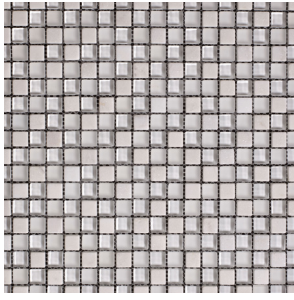

Two finishes combine form and function.

Examples below are not to scale but have been enlarged to show detail:

Gloss

Mixed

10 colours offering a neutral
and contemporary palette.

Pearl

Amethyst

Bronze

Gold

Opal

Quartz

Sapphire

Topaz

Ruby

Onyx

Pearl

Pearl

Size	Finish	
	Gloss	Mixed
14 x 14mm	-	JEST01

Amethyst

Amethyst

Size	Finish	
	Gloss	Mixed
14 x 14mm	-	JEST02

Bronze

Bronze

Size	Finish	
	Gloss	Mixed
14 x 14mm	-	JEST03

Gold

Gold

Size	Finish	
	Gloss	Mixed
14 x 14mm	-	JEST04

Opal

Opal

Size	Finish	
	Gloss	Mixed
14 x 14mm	-	JEST05

Quartz

Quartz