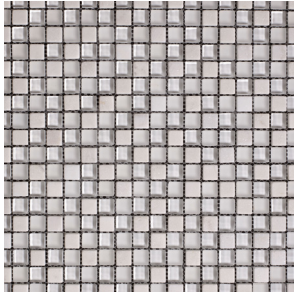

Jewelstone

Glass and Natural Stone
Wall Tiles

Jewelstone is available in **one** subtle and versatile size.

Size

Sheet size 300 x 300mm

14 x 14mm

Thickness

All tiles in this range are 8mm thick.

Two finishes combine form and function.

Examples below are not to scale but have been enlarged to show detail:

Gloss

Mixed

10 colours offering a neutral
and contemporary palette.

Pearl

Amethyst

Bronze

Gold

Opal

Quartz

Sapphire

Topaz

Ruby

Onyx

Pearl

Pearl

Size	Finish	
	Gloss	Mixed
14 x 14mm	-	JEST01

Amethyst

Amethyst

Size	Finish	
	Gloss	Mixed
14 x 14mm	-	JEST02

Bronze

Bronze

Size	Finish	
	Gloss	Mixed
14 x 14mm	-	JEST03