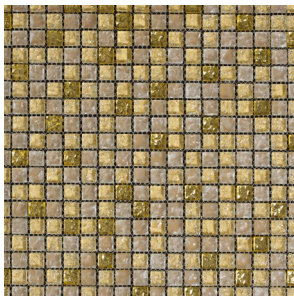

Jewelstone

Glass and Natural Stone
Wall Tiles

Jewelstone is available in **one** subtle and versatile size.

Size

Sheet size 300 x 300mm

14 x 14mm

Thickness

All tiles in this range are 8mm thick.

Two finishes combine form and function.

Examples below are not to scale but have been enlarged to show detail:

Gloss

Mixed

10 colours offering a neutral
and contemporary palette.

Pearl

Amethyst

Bronze

Gold

Opal

Quartz

Sapphire

Topaz

Ruby

Onyx

Pearl

Pearl

Size	Finish	
	Gloss	Mixed
14 x 14mm	-	JEST01

Amethyst

Amethyst

Size	Finish	
	Gloss	Mixed
14 x 14mm	-	JEST02

Bronze

Bronze

Size	Finish	
	Gloss	Mixed
14 x 14mm	-	JEST03