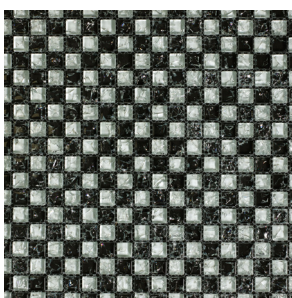

Gold

Gold

Size	Finish	
	Gloss	Mixed
14 x 14mm	-	JEST04

Opal

Opal

Size	Finish	
	Gloss	Mixed
14 x 14mm	-	JEST05

Quartz

Quartz

Size	Finish	
	Gloss	Mixed
14 x 14mm	JEST06	-

Sapphire

Sapphire

Size	Finish	
	Gloss	Mixed
14 x 14mm	JEST07	-

Topaz

Topaz

Size	Finish	
	Gloss	Mixed
14 x 14mm	-	JEST08

Ruby

Ruby

Size	Finish	
	Gloss	Mixed
14 x 14mm	JEST09	-

Onyx

Onyx

Size	Finish	
	Gloss	Mixed
14 x 14mm	JEST10	-

Adorn your surfaces with flecks of vibrant glass and natural stones with the **Jewelstone** mosaics collection.