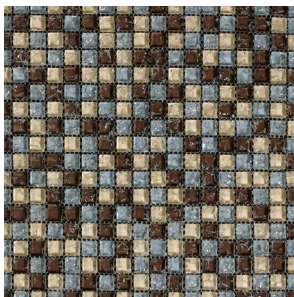

Jewelstone

Glass and Natural Stone
Wall Tiles

Jewelstone is available in **one** subtle and versatile size.

Size

Sheet size 300 x 300mm

14 x 14mm

Thickness

All tiles in this range are 8mm thick.

Two finishes combine form and function.

Examples below are not to scale but have been enlarged to show detail:

Gloss

Mixed

10 colours offering a neutral
and contemporary palette.

Pearl

Amethyst

Bronze

Gold

Opal

Quartz

Sapphire

Topaz

Ruby

Onyx

Pearl