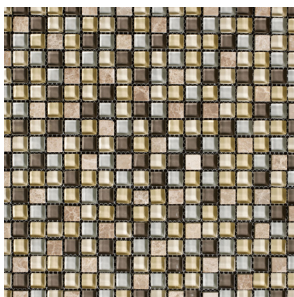

Gold

Opal

Quartz

Sapphire

Topaz

Ruby

Onyx

Pearl

Pearl

Size	Finish	
	Gloss	Mixed
14 x 14mm	-	JEST01

Amethyst

Amethyst

Size	Finish	
	Gloss	Mixed
14 x 14mm	-	JEST02

Bronze

Bronze

Size	Finish	
	Gloss	Mixed
14 x 14mm	-	JEST03

Gold

Gold

Size	Finish	
	Gloss	Mixed
14 x 14mm	-	JEST04

Opal

Opal

Size	Finish	
	Gloss	Mixed
14 x 14mm	-	JEST05

Quartz

Quartz

Size	Finish	
	Gloss	Mixed
14 x 14mm	JEST06	-

Sapphire

Sapphire

Size	Finish	
	Gloss	Mixed
14 x 14mm	JEST07	-

Topaz

Topaz

Size	Finish	
	Gloss	Mixed
14 x 14mm	-	JEST08

Ruby