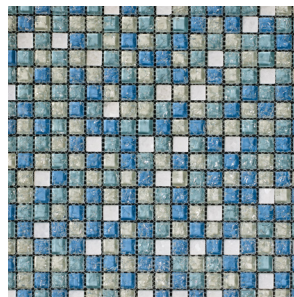

Two finishes combine form and function.

Examples below are not to scale but have been enlarged to show detail:

Gloss

Mixed

10 colours offering a neutral
and contemporary palette.

Pearl

Amethyst

Bronze

Gold

Opal

Quartz

Sapphire

Topaz

Ruby

Onyx

Pearl

Pearl

Size	Finish	
	Gloss	Mixed
14 x 14mm	-	JEST01

Amethyst

Amethyst

Size	Finish	
	Gloss	Mixed
14 x 14mm	-	JEST02

Bronze

Bronze

Size	Finish	
	Gloss	Mixed
14 x 14mm	-	JEST03

Gold

Gold

Size	Finish	
	Gloss	Mixed
14 x 14mm	-	JEST04

Opal

Opal

Size	Finish	
	Gloss	Mixed
14 x 14mm	-	JEST05

Quartz

Quartz