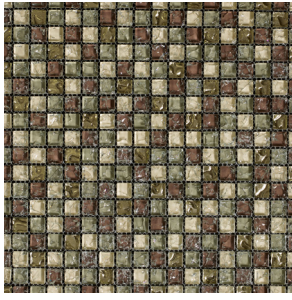

Gold

Gold

Size	Finish	
	Gloss	Mixed
14 x 14mm	-	JEST04

Opal

Opal

Size	Finish	
	Gloss	Mixed
14 x 14mm	-	JEST05

Quartz

Quartz

Size	Finish	
	Gloss	Mixed
14 x 14mm	JEST06	-

Sapphire

Sapphire

Size	Finish	
	Gloss	Mixed
14 x 14mm	JEST07	-

Topaz

Topaz

Size	Finish	
	Gloss	Mixed
14 x 14mm	-	JEST08

Ruby

Ruby

Size	Finish	
	Gloss	Mixed
14 x 14mm	JEST09	-

Onyx

Onyx

Size	Finish	
	Gloss	Mixed
14 x 14mm	JEST10	-

Adorn your surfaces with flecks of vibrant glass and natural stones with the **Jewelstone** mosaics collection.