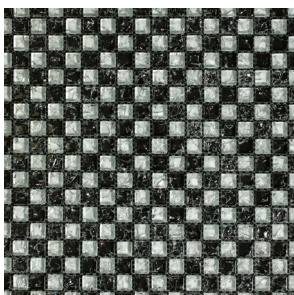

Two finishes combine form and function.

Examples below are not to scale but have been enlarged to show detail:

Gloss

Mixed

10 colours offering a neutral
and contemporary palette.

Pearl

Amethyst

Bronze

Gold

Opal

Quartz

Sapphire

Topaz

Ruby

Onyx

Pearl

Pearl

Size	Finish	
	Gloss	Mixed
14 x 14mm	-	JEST01

Amethyst

Amethyst

Size	Finish	
	Gloss	Mixed
14 x 14mm	-	JEST02

Bronze

Bronze

Size	Finish	
	Gloss	Mixed
14 x 14mm	-	JEST03

Gold

Gold

Size	Finish	
	Gloss	Mixed
14 x 14mm	-	JEST04

Opal

Opal

Size	Finish	
	Gloss	Mixed
14 x 14mm	-	JEST05

Quartz

Quartz