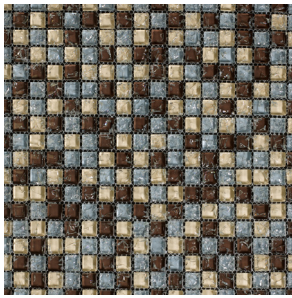

Pearl

Size	Finish	
	Gloss	Mixed
14 x 14mm	-	JEST01

Amethyst

Amethyst

Size	Finish	
	Gloss	Mixed
14 x 14mm	-	JEST02

Bronze

Bronze

Size	Finish	
	Gloss	Mixed
14 x 14mm	-	JEST03

Gold

Gold

Size	Finish	
	Gloss	Mixed
14 x 14mm	-	JEST04

Opal

Opal

Size	Finish	
	Gloss	Mixed
14 x 14mm	-	JEST05

Quartz

Quartz

Size	Finish	
	Gloss	Mixed
14 x 14mm	JEST06	-

Sapphire

Sapphire

Size	Finish	
	Gloss	Mixed
14 x 14mm	JEST07	-

Topaz

Topaz

Size	Finish	
	Gloss	Mixed
14 x 14mm	-	JEST08

Ruby

Ruby

Size	Finish	
	Gloss	Mixed
14 x 14mm	JEST09	-

Onyx

Onyx

Size	Finish	
	Gloss	Mixed
14 x 14mm	JEST10	-

Adorn your surfaces with flecks of vibrant glass and natural stones with the **Jewelstone** mosaics collection.