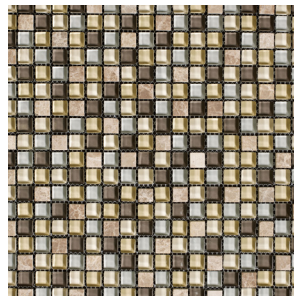

Jewelstone

Glass and Natural Stone
Wall Tiles

Jewelstone is available in **one** subtle and versatile size.

Size

Sheet size 300 x 300mm

14 x 14mm

Thickness

All tiles in this range are 8mm thick.

Two finishes combine form and function.

Examples below are not to scale but have been enlarged to show detail:

Gloss

Mixed

10 colours offering a neutral
and contemporary palette.

Pearl

Amethyst

Bronze

Gold

Opal

Quartz

Sapphire

Topaz

Ruby

Onyx

Pearl

Pearl

Size	Finish	
	Gloss	Mixed
14 x 14mm	-	JEST01

Amethyst

Amethyst

Size	Finish	
	Gloss	Mixed
14 x 14mm	-	JEST02

Bronze

Bronze

Size	Finish	
	Gloss	Mixed
14 x 14mm	-	JEST03