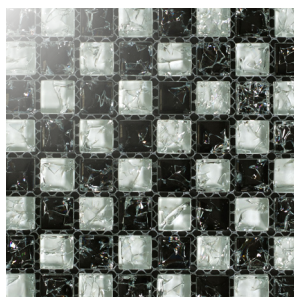

Jewelstone

Glass and Natural Stone
Wall Tiles

Jewelstone is available in **one** subtle and versatile size.

Size

Sheet size 300 x 300mm

14 x 14mm

Thickness

All tiles in this range are 8mm thick.

Two finishes combine form and function.

Examples below are not to scale but have been enlarged to show detail:

Gloss

Mixed

10 colours offering a neutral
and contemporary palette.

Pearl

Amethyst

Bronze