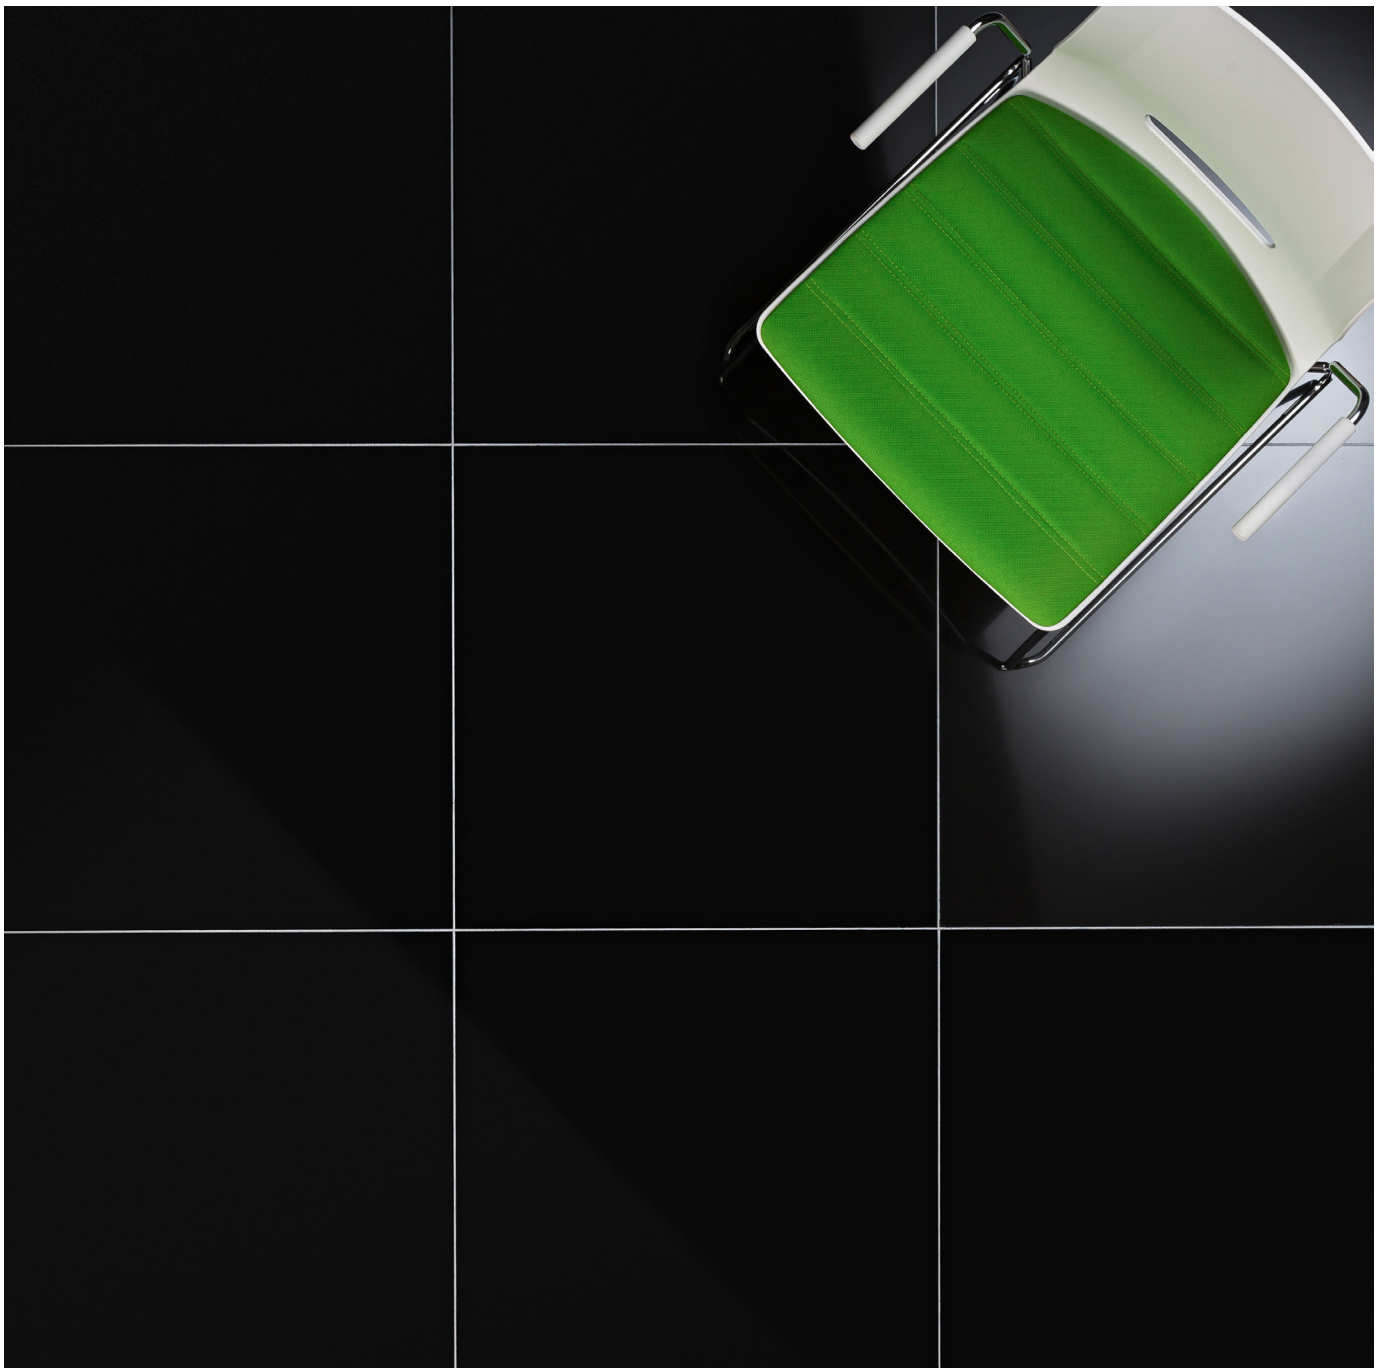

2 Colours

1 Finish

1 Size

Parade

Un-glazed Porcelain
Wall and Floor Tiles

Parade is available in **one** bold and impactful size.

Size

600 x 600mm

Thickness

All tiles in this range are 10mm thick.

One finish

Example below is not to scale but has been enlarged to show detail:

Polished

Two colours offering a monochrome and contemporary palette.

White

White

Size

600 x 600mm

Finish

Polished

PAR01P

Black

Black

Size

600 x 600mm

Finish

Polished

PAR02P

Parade White

Parade, a contemporary porcelain square floor tile, perfect for creating a classic look.

For more details on suitability, or advice on any technical issues, please contact our technical helpline below.