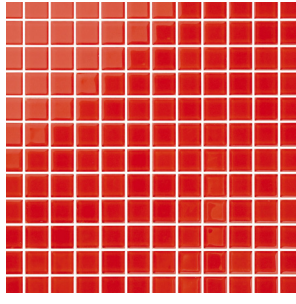

Pillar Box

Pillar Box

Size

Finish

---

23 x 23mm

Gloss

TERE15