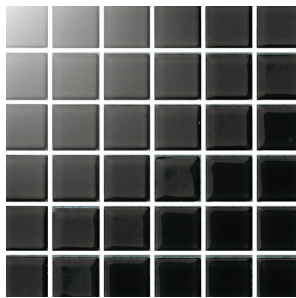

13 Colours

1 Finish

1 Size

Teres Mosaics

Glass
Wall Tiles

Teres Mosaics is available in **one** subtle and versatile size.

Size

Sheet size 300 x 300mm

23 x 23mm

Thickness

All tiles in this range are 4mm thick.

One finish

Example below is not to scale but has been enlarged to show detail:

Gloss

13 colours offering a vibrant and contemporary palette.

Polar

Teres Mosaics offers a wealth of design possibilities. Stunning when covering a complete wall, or opt for a feature when used as a splash back or border.

For more details on suitability, or advice on any technical issues, please contact our technical helpline below.