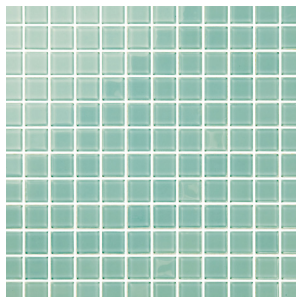

13 Colours

1 Finish

1 Size

Teres Mosaics

Glass
Wall Tiles

Teres Mosaics is available in **one** subtle and versatile size.

Size

Sheet size 300 x 300mm

Pewter

Carbon

Fawn

Plum

Chestnut

Spearmint

Blue Topaz

Marine

Straw

Pillar Box

Azure

Black

Teres Mosaics Azure

Polar

Polar

Size