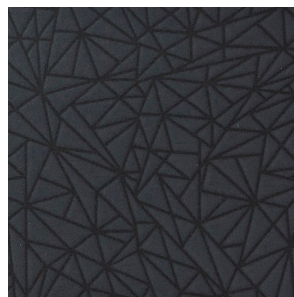

-  12 Colours
-  4 Finishes
-  1 Size

Tones

Glazed Ceramic
Wall Tiles

Tones is available in **one** subtle and versatile size.

Size

400 x 150mm

Four finishes combine form and function.

Examples below are not to scale but have been enlarged to show detail:

Matt

Matt Wave

Matt Nano

Matt Polygon

12 colours offering a neutral and contemporary palette.

White

Cream

Latte